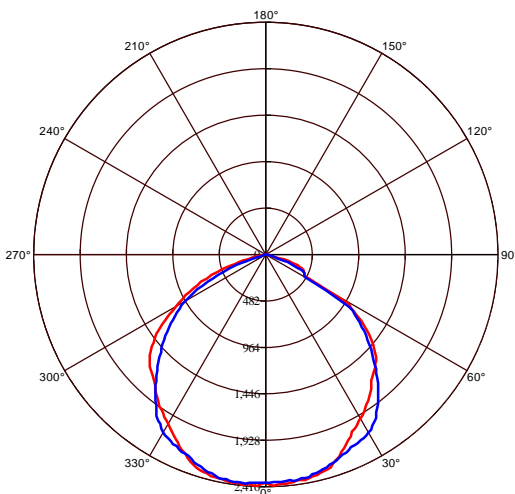

## Technical Drawing

## Technical Data

Voltage (V)	175-250V
Product Wattage (W)	10
Equivalence with incandescent lamp(W)	80
Colour Render Index (Ra)	>Ra80
Colour Temperature (K)	2700K - 6400K - Green
Materials	Aluminium Die Casting Body
Protection Class	I
Dimmable	No
EEI	A to A++
Warm-up time up to 60 %of the full light output	Instant Full Light
Luminous Flux (lm)	800
Luminous Efficacy (lm/W)	80
Rated Life (hrs) ⌚	30.000
IP Rating	65
Power Factor	>0.9
Beam Angle	100°
Starting Time	<0.2s
Number of ON-OFF cycling	x10.000

## Photometric Diagram

b C0 Plane beam angle(50%) b C90 Plane beam angle(50%)

C0 Plane beam angle(50%):111.8(DEG) C90 Plane beam angle(50%):107.9(DEG)