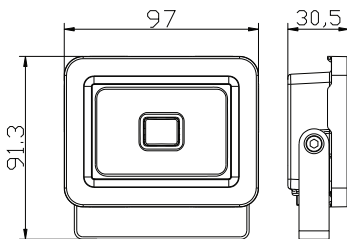

## Technical Drawing

## Technical Data

Voltage (V)	175-250V
Product Wattage (W)	10
Equivalence with incandescent lamp(W)	80
Colour Render Index (Ra)	>Ra80
Colour Temperature (K)	2700K - 6400K - Green
Materials	Aluminium Die Casting Body
Protection Class	I
Dimmable	No
EEI	A to A++
Warm-up time up to 60 %of the full light output	Instant Full Light
Luminous Flux (lm)	800
Luminous Efficacy (lm/W)	80
Rated Life (hrs) ⌚	30.000
IP Rating	65
Power Factor	>0.9
Beam Angle	100°
Starting Time	<0.2s
Number of ON-OFF cycling	x10.000