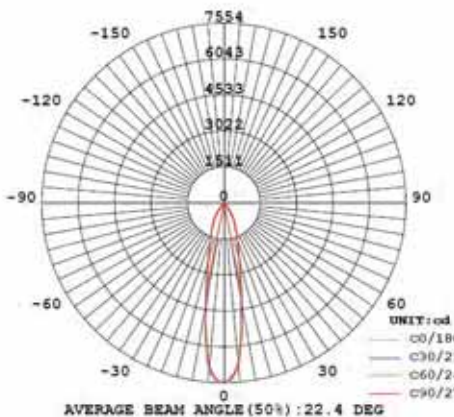

LED TRACKLIGHT

<https://horoelectric.com.ua>
+38 (096) 8312125

Product&Family Code: 018 001 0040

ZURIH-40

Technical Drawing

Photometric Diagram

Technical Data	
Voltage (V)	220-240V
Product Wattage (W)	40
Equivalence with incandescent lamp(W)	320
Colour Render Index (Ra)	>Ra80
Colour Temperature (K)	4200K
Materials	Cast Aluminium
Protection Class	II
Dimmable	No
EEI	A to A++
Warm-up time up to 60 %of the full light output	Instant Full Light
Luminous Flux (lm)	2643
Luminous Efficacy (lm/W)	66
Rated Life (hrs) ⌚	40.000
IP Rating	20
Power Factor	>0.9
Beam Angle	24°
Starting Time	<0.2s
Number of ON-OFF cycling	x20.000