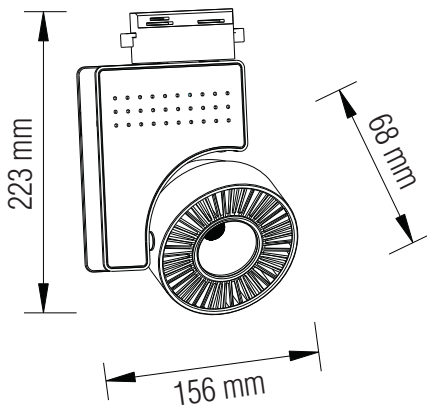

LED TRACKLIGHT

<https://horoelectric.com.ua>
+38 (096) 8312125

Product&Family Code: 018 001 0040

ZURIH-40

Technical Drawing

Photometric Diagram

Technical Data	
Voltage (V)	220-240V
Product Wattage (W)	40
Equivalence with incandescent lamp(W)	320
Colour Render Index (Ra)	>Ra80
Colour Temperature (K)	4200K
Materials	Cast Aluminium
Protection Class	II
Dimmable	No
EEI	A to A++
Warm-up time up to 60 %of the full light output	Instant Full Light
Luminous Flux (lm)	2643
Luminous Efficacy (lm/W)	66
Rated Life (hrs) ⌚	40.000
IP Rating	20
Power Factor	>0.9
Beam Angle	24°
Starting Time	<0.2s
Number of ON-OFF cycling	x20.000