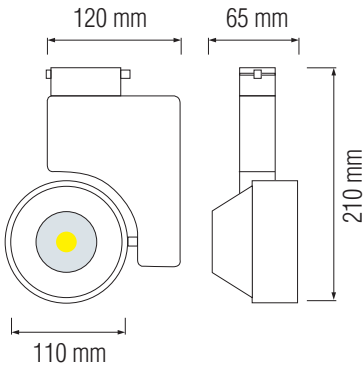

LED TRACKLIGHT

Product&Family Code: 018 001 0023

ZURIH-23

Technical Data

Voltage (V)	220-240V
Product Wattage (W)	23
Equivalence with incandescent lamp(W)	184
Colour Render Index (Ra)	>Ra80
Colour Temperature (K)	4200K
Materials	Aluminium
Protection Class	II
Dimmable	No
EEI	A to A++
Warm-up time up to 60 %of the full light output	Instant Full Light
Luminous Flux (lm)	1511
Luminous Efficacy (lm/W)	65
Rated Life (hrs) ⌚	40.000
IP Rating	20
Power Factor	>0.9
Beam Angle	25°
Starting Time	<0.2s
Number of ON-OFF cycling	x20000

3 INCH

Technical Drawing

Photometric Diagram

Applications

- Tracking lighting is your best choice when compared to other lights for areas such as dining rooms, kitchens, shopping center and even offices.

Features