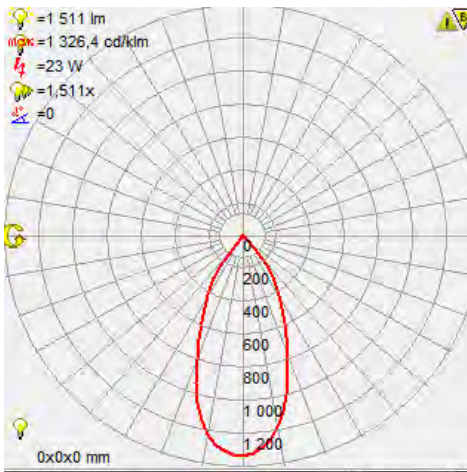

LED TRACKLIGHT

Product&Family Code: 018 001 0023

ZURIH-23

Technical Data

Voltage (V)	220-240V
Product Wattage (W)	23
Equivalence with incandescent lamp(W)	184
Colour Render Index (Ra)	>Ra80
Colour Temperature (K)	4200K
Materials	Aluminium
Protection Class	II
Dimmable	No
EEI	A to A++
Warm-up time up to 60 %of the full light output	Instant Full Light
Luminous Flux (lm)	1511
Luminous Efficacy (lm/W)	65
Rated Life (hrs) ⌚	40.000
IP Rating	20
Power Factor	>0.9
Beam Angle	25°
Starting Time	<0.2s
Number of ON-OFF cycling	x20000

3 INCH

Technical Drawing

Photometric Diagram

Applications

- Tracking lighting is your best choice when compared to other lights for areas such as dining rooms, kitchens, shopping center and even offices.

Features