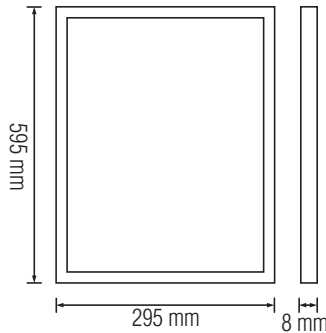

LED PANEL 3060

<https://horozelectric.com.ua>

+38 (096) 8312125

Product&Family Code: 056 006 0024

ZODIAC-24

Technical Drawing

Photometric Diagram

Technical Data

Voltage (V)	220-240V
Product Wattage (W)	24
Equivalence with incandescent lamp	192
Colour Render Index (Ra)	>Ra70
Colour Temperature (K)	4200K / 6400K
Materials	Aluminium / PMMA
Protection Class	II
Dimmable	No
EEI	A to A++
Warm-up time up to 60 % of the full light output	Instant Full Light
Luminous Flux (lm)	1680
Luminous Efficacy (lm/W)	70
Rated Life (hrs) ⌚	25.000
IP Rating	20
Power Factor	>0.5
Beam Angle	120°
Starting Time	<0.2s
Number of ON-OFF cycling	x15.000