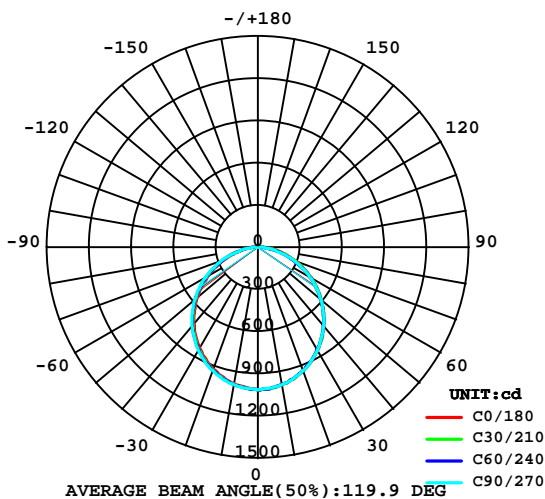

LED PANEL 3060

<https://horozelectric.com.ua>

+38 (096) 8312125

Product&Family Code: 056 006 0024

ZODIAC-24

Technical Drawing

Photometric Diagram

Technical Data

Voltage (V)	220-240V
Product Wattage (W)	24
Equivalence with incandescent lamp	192
Colour Render Index (Ra)	>Ra70
Colour Temperature (K)	4200K / 6400K
Materials	Aluminium / PMMA
Protection Class	II
Dimmable	No
EEI	A to A++
Warm-up time up to 60 % of the full light output	Instant Full Light
Luminous Flux (lm)	1680
Luminous Efficacy (lm/W)	70
Rated Life (hrs) ⌚	25.000
IP Rating	20
Power Factor	>0.5
Beam Angle	120°
Starting Time	<0.2s
Number of ON-OFF cycling	x15.000