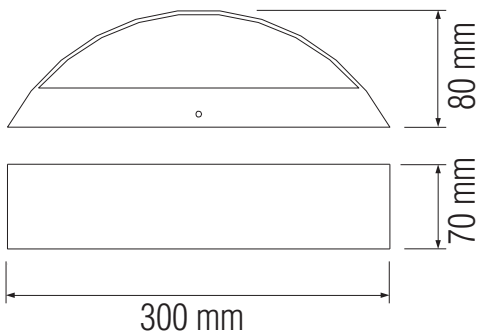

LED GARDEN LAMP

horozelectric.com.ua
+38 (096) 8312125

Product&Family Code: **076 005 0003**
HL 239L

ZAKKUM

 Black

Technical Drawing

Photometric Diagram

Technical Data	
Voltage (V)	220-240V
Product Wattage (W)	3
Equivalence with incandescent lamp(W)	24
Colour Render Index (Ra)	>Ra70
Colour Temperature (K)	4100K
Materials	Alumunium
Protection Class	I
Dimmable	No
EEI	A to A++
Warm-up time up to 60 %of the full light output	Instant Full Light
Luminous Flux (lm)	230
Luminous Efficacy (lm/W)	76
Rated Life (hrs) ⌚	30.000
IP Rating	44
Power Factor	>0.5
Beam Angle	120°
Starting Time	<0.2s
Number of ON-OFF cycling	x15.000