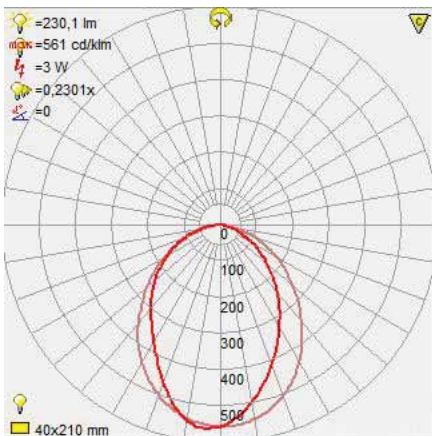

LED GARDEN LAMP

horozelectric.com.ua
+38 (096) 8312125

Product&Family Code: **076 005 0003**
HL 239L

ZAKKUM

 Black

Technical Drawing

Photometric Diagram

Technical Data	
Voltage (V)	220-240V
Product Wattage (W)	3
Equivalence with incandescent lamp(W)	24
Colour Render Index (Ra)	>Ra70
Colour Temperature (K)	4100K
Materials	Alumunium
Protection Class	I
Dimmable	No
EEI	A to A++
Warm-up time up to 60 %of the full light output	Instant Full Light
Luminous Flux (lm)	230
Luminous Efficacy (lm/W)	76
Rated Life (hrs) ⌚	30.000
IP Rating	44
Power Factor	>0.5
Beam Angle	120°
Starting Time	<0.2s
Number of ON-OFF cycling	x15.000