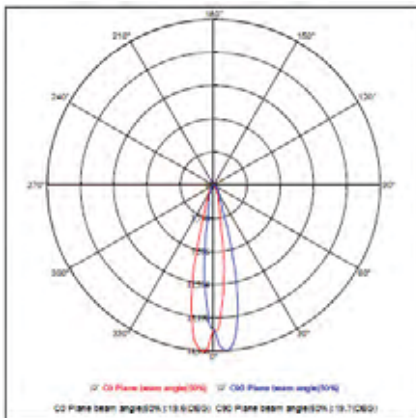

LED TRACKLIGHT

Product&Family Code: 018 009 0035

ZAGREB

Technical Drawing

Photometric Diagram

Technical Data	
Voltage (V)	220-240V
Product Wattage (W)	35
Equivalence with incandescent lamp(W)	280
Colour Render Index (Ra)	>Ra70
Colour Temperature (K)	4200K
Materials	Outer Shape: Plastic Inner Shape: Aluminium + FAN
Protection Class	II
Dimmable	No
EEL	A to A++
Warm-up time up to 60 %of the full light output	Instant Full Light
Luminous Flux (lm)	2078
Luminous Efficacy (lm/W)	59
Rated Life (hrs) ⌚	30.000
IP Rating	20
Power Factor	>0.9
Beam Angle	20°
Starting Time	<0.2s
Number of ON-OFF cycling	x35.000