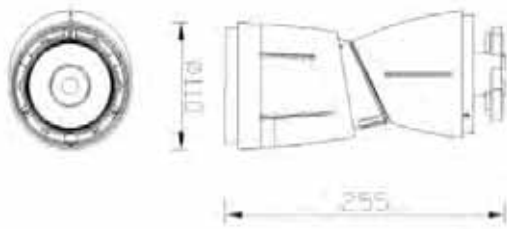

LED TRACKLIGHT

Product&Family Code: 018 009 0035

ZAGREB

Technical Drawing

Photometric Diagram

Technical Data	
Voltage (V)	220-240V
Product Wattage (W)	35
Equivalence with incandescent lamp(W)	280
Colour Render Index (Ra)	>Ra70
Colour Temperature (K)	4200K
Materials	Outer Shape: Plastic Inner Shape: Aluminium + FAN
Protection Class	II
Dimmable	No
EEL	A to A++
Warm-up time up to 60 %of the full light output	Instant Full Light
Luminous Flux (lm)	2078
Luminous Efficacy (lm/W)	59
Rated Life (hrs) ⌚	30.000
IP Rating	20
Power Factor	>0.9
Beam Angle	20°
Starting Time	<0.2s
Number of ON-OFF cycling	x35.000