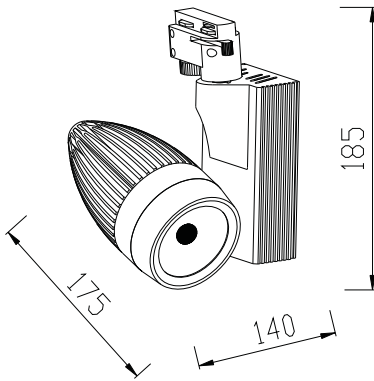

# LED TRACKLIGHT

Product&Family Code: 018 006 0033

**VENEDIK-33**

3 INCH

## Technical Drawing

## Photometric Diagram

## Technical Data

Voltage (V)	220-240V
Product Wattage (W)	33
Equivalence with incandescent lamp(W)	264
Colour Render Index (Ra)	>Ra80
Colour Temperature (K)	4200K
Materials	Cast Aluminium
Protection Class	II
Dimmable	No
EEI	A to A++
Warm-up time up to 60 %of the full light output	Instant Full Light
Luminous Flux (lm)	2142
Luminous Efficacy (lm/W)	65
Rated Life (hrs) ⌚	40.000
IP Rating	20
Power Factor	>0.9
Beam Angle	24°
Starting Time	<0.2s
Number of ON-OFF cycling	x35.000