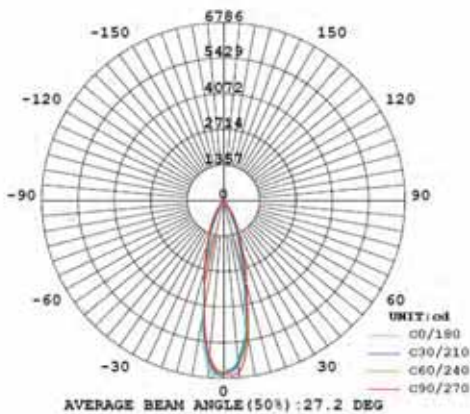

## Technical Drawing

## Photometric Diagram

## Technical Data

Voltage (V)	220-240V
Product Wattage (W)	33
Equivalence with incandescent lamp(W)	264
Colour Render Index (Ra)	>Ra80
Colour Temperature (K)	4200K
Materials	Cast Aluminium
Protection Class	II
Dimmable	No
EEI	A to A++
Warm-up time up to 60 %of the full light output	Instant Full Light
Luminous Flux (lm)	2142
Luminous Efficacy (lm/W)	65
Rated Life (hrs) ⌚	40.000
IP Rating	20
Power Factor	>0.9
Beam Angle	24°
Starting Time	<0.2s
Number of ON-OFF cycling	x35.000