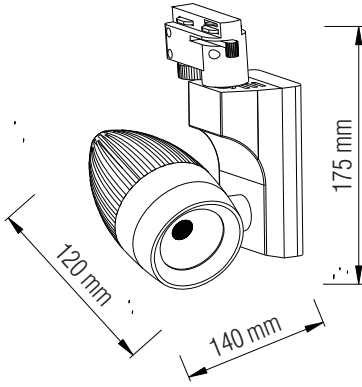

LED TRACKLIGHT

Product&Family Code: 018 006 0023

VENEDIK-23

2 INCH

Technical Drawing

Photometric Diagram

Technical Data

Voltage (V)	220-240V
Product Wattage (W)	23
Equivalence with incandescent lamp(W)	184
Colour Render Index (Ra)	>Ra80
Colour Temperature (K)	4200K
Materials	Aluminium
Protection Class	II
Dimmable	No
EEI	A to A++
Warm-up time up to 60 %of the full light output	Instant Full Light
Luminous Flux (lm)	1947
Luminous Efficacy (lm/W)	84
Rated Life (hrs) ⌚	40.000
IP Rating	20
Power Factor	>0.7
Beam Angle	24°
Starting Time	<0.2s
Number of ON-OFF cycling	x20000