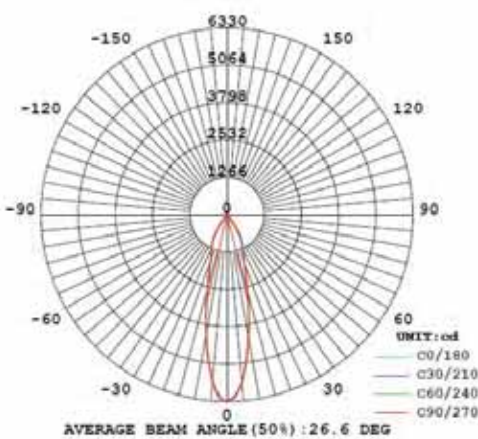

LED TRACKLIGHT

Product&Family Code: 018 006 0023

VENEDIK-23

2 INCH

Technical Drawing

Photometric Diagram

Technical Data

Voltage (V)	220-240V
Product Wattage (W)	23
Equivalence with incandescent lamp(W)	184
Colour Render Index (Ra)	>Ra80
Colour Temperature (K)	4200K
Materials	Aluminium
Protection Class	II
Dimmable	No
EEI	A to A++
Warm-up time up to 60 %of the full light output	Instant Full Light
Luminous Flux (lm)	1947
Luminous Efficacy (lm/W)	84
Rated Life (hrs) ⌚	40.000
IP Rating	20
Power Factor	>0.7
Beam Angle	24°
Starting Time	<0.2s
Number of ON-OFF cycling	x20000