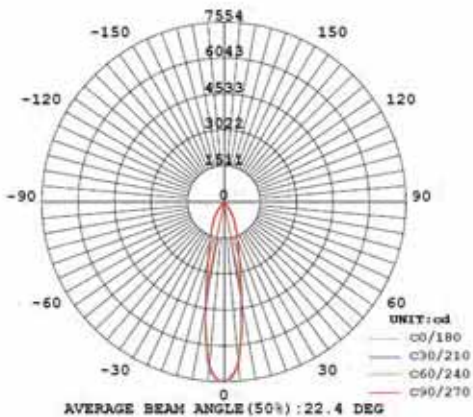

LED TRACKLIGHT

Product&Family Code: 018 004 0040

TORINO-40

3 INCH

Technical Drawing

Photometric Diagram

Technical Data

Voltage (V)	220-240V
Product Wattage (W)	40
Equivalence with incandescent lamp(W)	320
Colour Render Index (Ra)	>Ra80
Colour Temperature (K)	4200K
Materials	Cast Aluminium
Protection Class	II
Dimmable	No
EEI	A to A++
Warm-up time up to 60 %of the full light output	Instant Full Light
Luminous Flux (lm)	2337
Luminous Efficacy (lm/W)	58
Rated Life (hrs) ⌚	40.000
IP Rating	20
Power Factor	>0.9
Beam Angle	24°
Starting Time	<0.2s
Number of ON-OFF cycling	x35.000