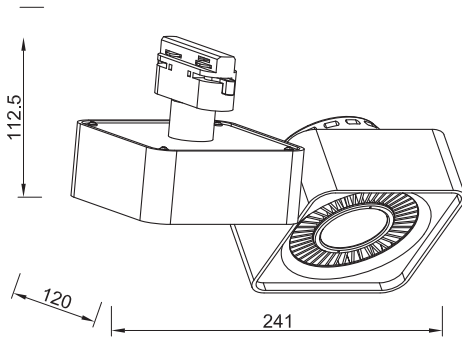

LED TRACKLIGHT

Product&Family Code: 018 004 0040

TORINO-40

3 INCH

Technical Drawing

Photometric Diagram

Technical Data

Voltage (V)	220-240V
Product Wattage (W)	40
Equivalence with incandescent lamp(W)	320
Colour Render Index (Ra)	>Ra80
Colour Temperature (K)	4200K
Materials	Cast Aluminium
Protection Class	II
Dimmable	No
EEI	A to A++
Warm-up time up to 60 %of the full light output	Instant Full Light
Luminous Flux (lm)	2337
Luminous Efficacy (lm/W)	58
Rated Life (hrs) ⌚	40.000
IP Rating	20
Power Factor	>0.9
Beam Angle	24°
Starting Time	<0.2s
Number of ON-OFF cycling	x35.000