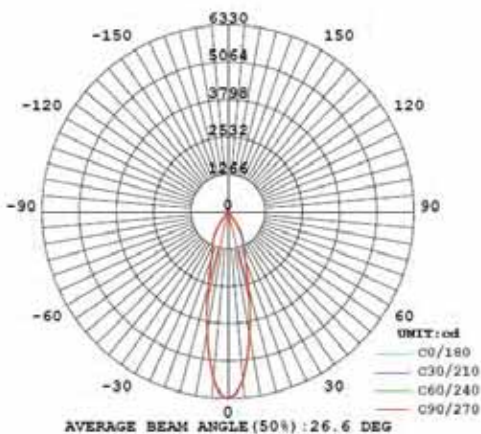

LED TRACKLIGHT

Product&Family Code: 018 004 0023

TORINO-23

Technical Drawing

Photometric Diagram

Technical Data	
Voltage (V)	220-240V
Product Wattage (W)	23
Equivalence with incandescent lamp(W)	184
Colour Render Index (Ra)	>Ra80
Colour Temperature (K)	4200K
Materials	Aluminium
Protection Class	II
Dimmable	No
EEI	A to A++
Warm-up time up to 60 %of the full light output	Instant Full Light
Luminous Flux (lm)	1560
Luminous Efficacy (lm/W)	54
Rated Life (hrs) ⌚	40.000
IP Rating	20
Power Factor	>0.7
Beam Angle	24°
Starting Time	<0.2s
Number of ON-OFF cycling	x20000