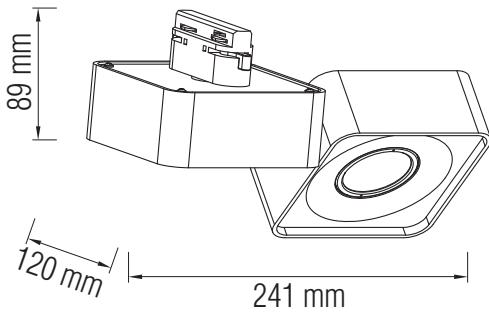

LED TRACKLIGHT

Product&Family Code: 018 004 0023

TORINO-23

Technical Drawing

Photometric Diagram

Technical Data	
Voltage (V)	220-240V
Product Wattage (W)	23
Equivalence with incandescent lamp(W)	184
Colour Render Index (Ra)	>Ra80
Colour Temperature (K)	4200K
Materials	Aluminium
Protection Class	II
Dimmable	No
EEI	A to A++
Warm-up time up to 60 %of the full light output	Instant Full Light
Luminous Flux (lm)	1560
Luminous Efficacy (lm/W)	54
Rated Life (hrs) ⌚	40.000
IP Rating	20
Power Factor	>0.7
Beam Angle	24°
Starting Time	<0.2s
Number of ON-OFF cycling	x20000