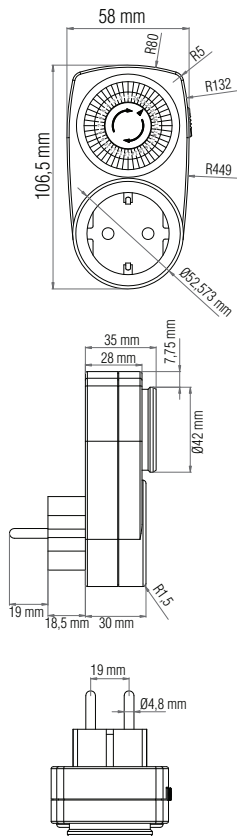

# TIMER-1

<https://horozelectric.com.ua>  
 +38 (096) 8312125

Product&Family Code: 108 001 0001

## MECHANICAL DAILY TIMER PLUG

### Technical Data

Voltage (V)	220-240V
Product Wattage (W)	3500
Current (A)	16
Programs	24 on/off
Min.Time Interval	30 Min.& 48 Switch. Times Per Day
Materials	Plastic
Protection Class	I
IP Rating	20

### Technical Drawing