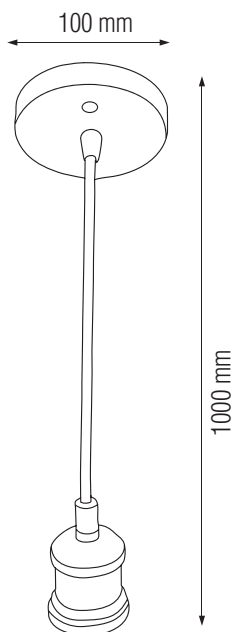

## Technical Data

Voltage (V)	220-240V
Product Wattage (W)	Max. 60W
Lamp Type	E27
WEEE Regulation Appropriate	Yes
Material	Metal
Protection Class	II
Dimmable	No
EEI	<b>E</b> to <b>A++</b>
IP Rating	20

## Technical Drawing