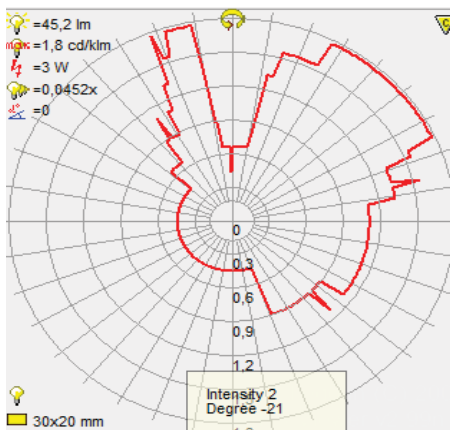

LED GARDEN LAMP

horoelectric.com.ua
+38 (096) 8312125

Product&Family Code: 076 007 0004

SELVi

Black

Technical Drawing

Photometric Diagram

Technical Data	
Voltage (V)	220-240V
Product Wattage (W)	3.5
Equivalence with incandescent lamp(W)	44
Colour Render Index (Ra)	>Ra70
Colour Temperature (K)	4100K
Materials	Alumunium
Protection Class	I
Dimmable	No
EEL	A to A++
Warm-up time up to 60 %of the full light output	Instant Full Light
Luminous Flux (lm)	35
Luminous Efficacy (lm/W)	10
Rated Life (hrs) ⌚	30.000
IP Rating	44
Power Factor	>0.5
Beam Angle	120°
Starting Time	<0.2s
Number of ON-OFF cycling	x15.000