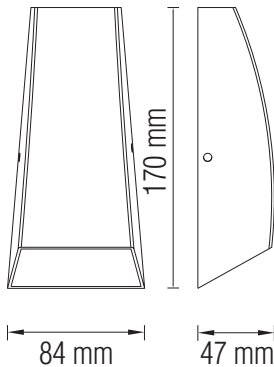

LED GARDEN LAMP

horoelectric.com.ua
+38 (096) 8312125

Product&Family Code: 076 007 0004

SELVi

Black

Technical Drawing

Photometric Diagram

Technical Data	
Voltage (V)	220-240V
Product Wattage (W)	3.5
Equivalence with incandescent lamp(W)	44
Colour Render Index (Ra)	>Ra70
Colour Temperature (K)	4100K
Materials	Alumunium
Protection Class	I
Dimmable	No
EEL	A to A++
Warm-up time up to 60 %of the full light output	Instant Full Light
Luminous Flux (lm)	35
Luminous Efficacy (lm/W)	10
Rated Life (hrs) ⌚	30.000
IP Rating	44
Power Factor	>0.5
Beam Angle	120°
Starting Time	<0.2s
Number of ON-OFF cycling	x15.000