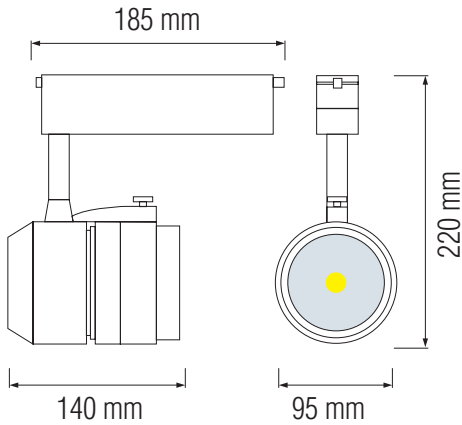

LED TRACKLIGHT

Product&Family Code: 018 002 0023

ROMA

3 INCH

Technical Drawing

Photometric Diagram

Technical Data	
Voltage (V)	220-240V
Product Wattage (W)	23
Equivalence with incandescent lamp(W)	184
Colour Render Index (Ra)	>Ra80
Colour Temperature (K)	4200K
Materials	Aluminium
Protection Class	II
Dimmable	No
EEI	A to A++
Warm-up time up to 60 % of the full light output	Instant Full Light
Luminous Flux (lm)	1315
Luminous Efficacy (lm/W)	57
Rated Life (hrs) ⌚	40.000
IP Rating	20
Power Factor	>0.9
Beam Angle	60°
Starting Time	<0.2s
Number of ON-OFF cycling	x20000