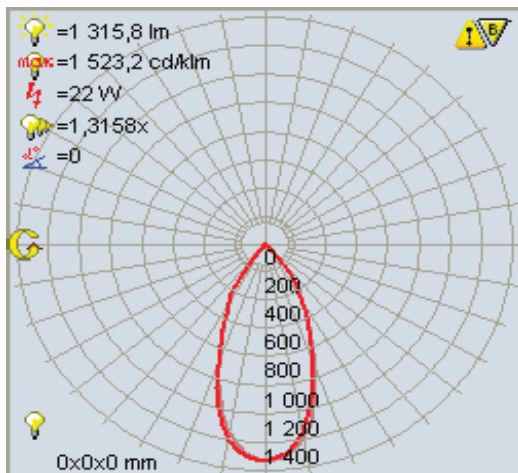

LED TRACKLIGHT

Product&Family Code: 018 002 0023

ROMA

3 INCH

Technical Drawing

Photometric Diagram

Technical Data	
Voltage (V)	220-240V
Product Wattage (W)	23
Equivalence with incandescent lamp(W)	184
Colour Render Index (Ra)	>Ra80
Colour Temperature (K)	4200K
Materials	Aluminium
Protection Class	II
Dimmable	No
EEI	A to A++
Warm-up time up to 60 % of the full light output	Instant Full Light
Luminous Flux (lm)	1315
Luminous Efficacy (lm/W)	57
Rated Life (hrs) ⌚	40.000
IP Rating	20
Power Factor	>0.9
Beam Angle	60°
Starting Time	<0.2s
Number of ON-OFF cycling	x20000