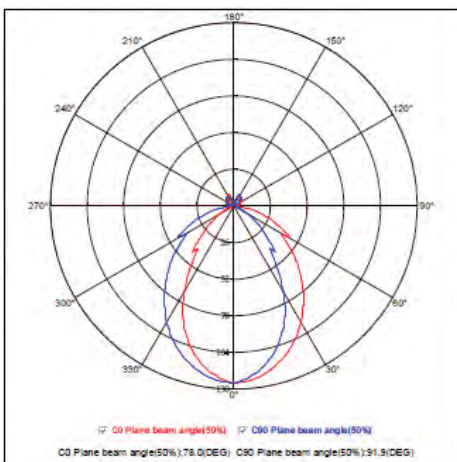

LED WALL LIGHT

horoelectric.com.ua
+38 (096) 8312125

Product&Family Code: 029 004 0003

RODOS-3

Technical Drawing

Photometric Diagram

Technical Data

Voltage (V)	85-265V
Product Wattage (W)	3
Equivalence with incandescent lamp(W)	24
Colour Render Index (Ra)	>Ra80
Colour Temperature (K)	4000
Materials	Acrylic
Protection Class	I
Dimmable	No
EEI	A to A++
Warm-up time up to 60 %of the full light output	Instant Full Light
Luminous Flux (lm)	170
Luminous Efficacy (lm/W)	56
Rated Life (hrs) ⌚	30.000
IP Rating	20
Power Factor	>0.5
Beam Angle	90°
Starting Time	<0.2s
Number of ON-OFF cycling	x15.000