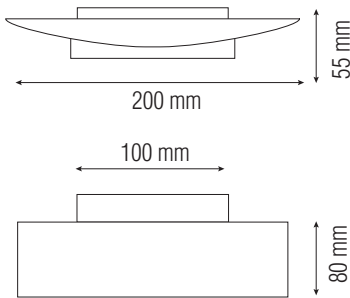

LED WALL LIGHT

horoelectric.com.ua
+38 (096) 8312125

Product&Family Code: 029 004 0003

RODOS-3

Technical Drawing

Photometric Diagram

Technical Data

Voltage (V)	85-265V
Product Wattage (W)	3
Equivalence with incandescent lamp(W)	24
Colour Render Index (Ra)	>Ra80
Colour Temperature (K)	4000
Materials	Acrylic
Protection Class	I
Dimmable	No
EEI	A to A++
Warm-up time up to 60 %of the full light output	Instant Full Light
Luminous Flux (lm)	170
Luminous Efficacy (lm/W)	56
Rated Life (hrs) ⌚	30.000
IP Rating	20
Power Factor	>0.5
Beam Angle	90°
Starting Time	<0.2s
Number of ON-OFF cycling	x15.000