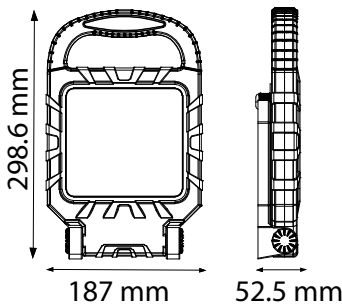

PROPORT-45 LED PROJECTOR

<https://horozelectric.com.ua>
+38 (096) 8312125

Product Code: 068 015 0045

■ With 1.8 meter cable

Technical Drawing

Photometric Diagram

↳ C0 Plane beam angle(50%) ↳ C90 Plane beam angle(50%)

C0 Plane beam angle(50%):111.8(DEG) C90 Plane beam angle(50%):107.9(DEG)

Technical Data	
Voltage (V)	220-240V
Product Wattage (W)	45
Equivalence with incandescent lamp(W)	360
Colour Render Index (Ra)	>Ra80
Colour Temperature (K)	6400K
Materials	PC + Aluminium
Protection Class	I
Dimmable	No
EEI	A to A++
Warm-up time up to 60 %of the full light output	Instant Full Light
Luminous Flux (lm)	3500
Luminous Efficacy (lm/W)	78
Rated Life (hrs) ⌚	30.000
IP Rating	54
Power Factor	>0.9
Beam Angle	100°
Starting Time	<0.2s
Number of ON-OFF cycling	x15.000