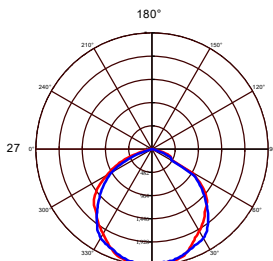

PROPORT-45 LED PROJECTOR

<https://horozelectric.com.ua>
+38 (096) 8312125

Product Code: 068 015 0045

■ With 1.8 meter cable

Technical Drawing

Photometric Diagram

↳ C0 Plane beam angle(50%) ↳ C90 Plane beam angle(50%)

C0 Plane beam angle(50%):111.8(DEG) C90 Plane beam angle(50%):107.9(DEG)

Technical Data	
Voltage (V)	220-240V
Product Wattage (W)	45
Equivalence with incandescent lamp(W)	360
Colour Render Index (Ra)	>Ra80
Colour Temperature (K)	6400K
Materials	PC + Aluminium
Protection Class	I
Dimmable	No
EEI	A to A++
Warm-up time up to 60 %of the full light output	Instant Full Light
Luminous Flux (lm)	3500
Luminous Efficacy (lm/W)	78
Rated Life (hrs) ⌚	30.000
IP Rating	54
Power Factor	>0.9
Beam Angle	100°
Starting Time	<0.2s
Number of ON-OFF cycling	x15.000