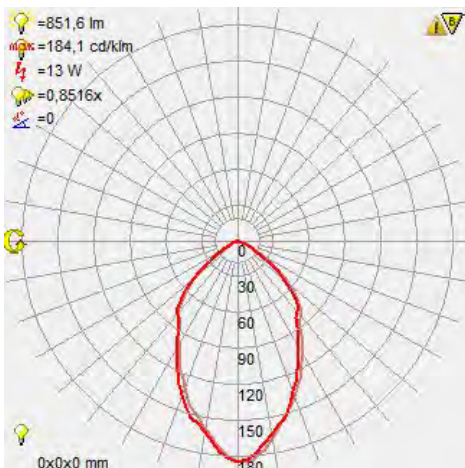

LED TRACKLIGHT

Product&Family Code: 018 003 0012

PRAG-12

Technical Drawing

Photometric Diagram

Technical Data	
Voltage (V)	220-240V
Product Wattage (W)	12
Equivalence with incandescent lamp(W)	96
Colour Render Index (Ra)	>Ra70
Colour Temperature (K)	4200K
Materials	Aluminium
Protection Class	II
Dimmable	No
EEI	A to A++
Warm-up time up to 60 %of the full light output	Instant Full Light
Luminous Flux (lm)	852
Luminous Efficacy (lm/W)	71
Rated Life (hrs) ⌚	40.000
IP Rating	20
Power Factor	>0.7
Beam Angle	32°
Starting Time	<0.2s
Number of ON-OFF cycling	x20000