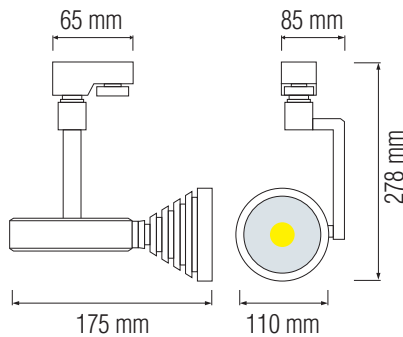

LED TRACKLIGHT

Product&Family Code: 018 003 0012

PRAG-12

Technical Drawing

Photometric Diagram

Technical Data	
Voltage (V)	220-240V
Product Wattage (W)	12
Equivalence with incandescent lamp(W)	96
Colour Render Index (Ra)	>Ra70
Colour Temperature (K)	4200K
Materials	Aluminium
Protection Class	II
Dimmable	No
EEI	A to A++
Warm-up time up to 60 %of the full light output	Instant Full Light
Luminous Flux (lm)	852
Luminous Efficacy (lm/W)	71
Rated Life (hrs) ⌚	40.000
IP Rating	20
Power Factor	>0.7
Beam Angle	32°
Starting Time	<0.2s
Number of ON-OFF cycling	x20000