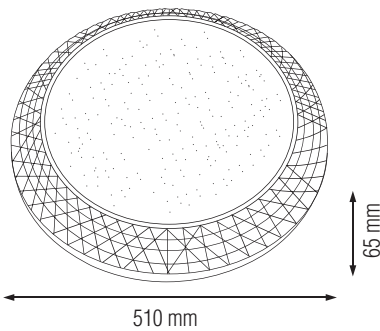

Technical Drawing