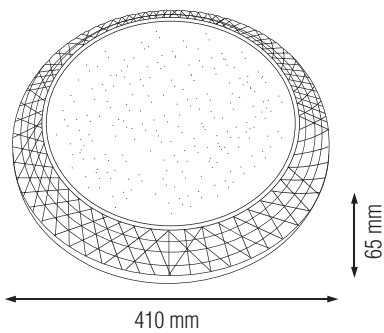

## Technical Drawing

Technical Data	
Voltage (V)	185-265V
Product Wattage (W)	36
Equivalence with incandescent lamp	288
Colour Render Index (Ra)	>80
Colour Temperature (K)	6400K
Materials	Metal + Plastic
Protection Class	II
Dimmable	No
EEL	A <span style="color: green;">➔</span> to <span style="color: green;">A++</span>
Warm-up time up to 60 % of the full light output	Instant Full Light
Luminous Flux (lm)	2500
Luminous Efficacy (lm/W)	70
Rated Life (hrs) Ⓢ	30.000
IP Rating	20
Power Factor	>0.9
Beam Angle	120°
Starting Time	<0.2s
Number of ON-OFF cycling	x15.000