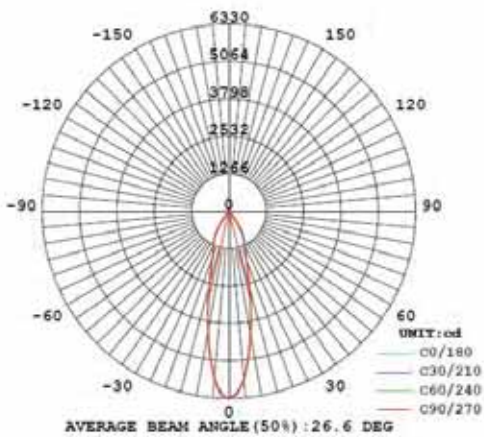

Photometric Diagram