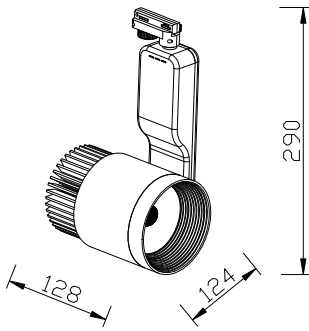

LED TRACKLIGHT

Product&Family Code: 018 007 0033

PARIS-33

White
Silver
Black

Technical Drawing

Technical Data

Voltage (V)	220-240V
Product Wattage (W)	33
Equivalence with incandescent lamp(W)	264
Colour Render Index (Ra)	>Ra80
Colour Temperature (K)	4200K
Materials	Cast Aluminium
Protection Class	II
Dimmable	No
EEI	A to A++
Warm-up time up to 60 %of the full light output	Instant Full Light
Luminous Flux (lm)	2256
Luminous Efficacy (lm/W)	68
Rated Life (hrs) ⌚	40.000
IP Rating	20
Power Factor	>0.9
Beam Angle	24°
Starting Time	<0.2s
Number of ON-OFF cycling	x35.000