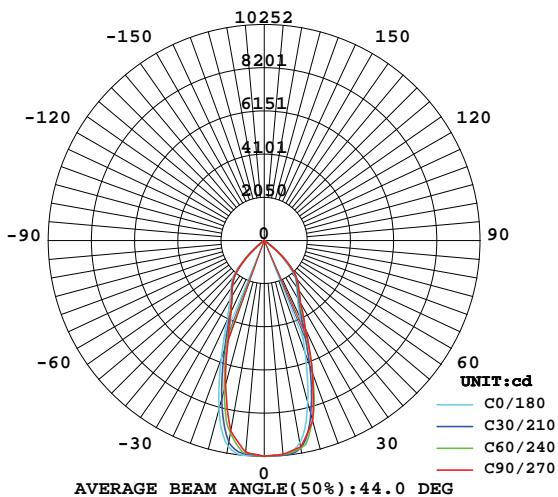

## Technical Drawing

Technical Data	
Voltage (V)	85-265V
Product Wattage (W)	150
Equivalence with incandescent lamp(W)	1200
Colour Render Index (Ra)	>Ra80
Colour Temperature (K)	2700K - 4200K - 6400K
Materials	Aluminium Die Casting Body
Protection Class	I
Dimmable	No
EEI	A to A++
Warm-up time up to 60 %of the full light output	Instant Full Light
Luminous Flux (lm)	11250
Luminous Efficacy (lm/W)	75
Rated Life (hrs) ⌚	50.000
IP Rating	65
Power Factor	>0.9
Beam Angle	40°
Starting Time	<0.2s
Number of ON-OFF cycling	x25.000

## Photometric Diagram