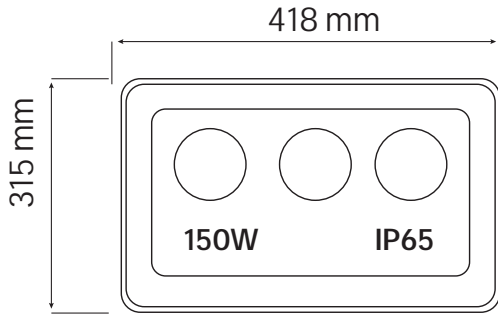

## Technical Drawing

Technical Data	
Voltage (V)	85-265V
Product Wattage (W)	150
Equivalence with incandescent lamp(W)	1200
Colour Render Index (Ra)	>Ra80
Colour Temperature (K)	2700K - 4200K - 6400K
Materials	Aluminium Die Casting Body
Protection Class	I
Dimmable	No
EEI	A to A++
Warm-up time up to 60 %of the full light output	Instant Full Light
Luminous Flux (lm)	11250
Luminous Efficacy (lm/W)	75
Rated Life (hrs) ⌚	50.000
IP Rating	65
Power Factor	>0.9
Beam Angle	40°
Starting Time	<0.2s
Number of ON-OFF cycling	x25.000

## Photometric Diagram