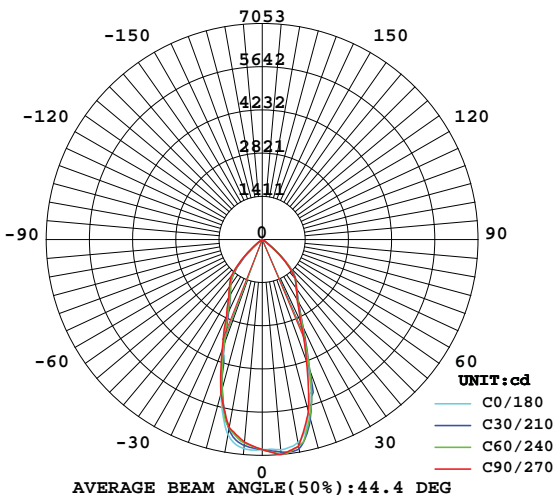

## Technical Drawing

Technical Data	
Voltage (V)	85-265V
Product Wattage (W)	100
Equivalence with incandescent lamp(W)	800
Colour Render Index (Ra)	>Ra80
Colour Temperature (K)	2700K - 4200K - 6400K
Materials	Aluminium Die Casting Body
Protection Class	I
Dimmable	No
EEL	A to A++
Warm-up time up to 60 %of the full light output	Instant Full Light
Luminous Flux (lm)	7500
Luminous Efficacy (lm/W)	75
Rated Life (hrs) ⌚	50.000
IP Rating	65
Power Factor	>0.9
Beam Angle	120°
Starting Time	<0.2s
Number of ON-OFF cycling	x25.000

## Photometric Diagram