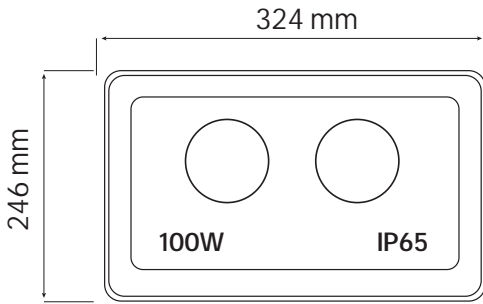

## Technical Drawing

Technical Data	
Voltage (V)	85-265V
Product Wattage (W)	100
Equivalence with incandescent lamp(W)	800
Colour Render Index (Ra)	>Ra80
Colour Temperature (K)	2700K - 4200K - 6400K
Materials	Aluminium Die Casting Body
Protection Class	I
Dimmable	No
EEL	A to A++
Warm-up time up to 60 %of the full light output	Instant Full Light
Luminous Flux (lm)	7500
Luminous Efficacy (lm/W)	75
Rated Life (hrs) ⌚	50.000
IP Rating	65
Power Factor	>0.9
Beam Angle	120°
Starting Time	<0.2s
Number of ON-OFF cycling	x25.000

## Photometric Diagram