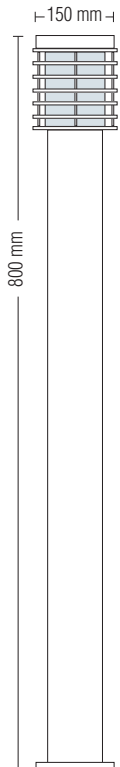

GARDEN LAMP

<https://horoelectric.com.ua>
+38 (096) 8312125

Product&Family Code: 075 001 0004
HL 298

PALMIYE-4

Black

Technical Data

Voltage (V)	220-240V
Product Wattage (W)	Max.100W (20W ESL)
Lamp Type	E27
WEEE Regulation Appropriate	Yes
Operation Temperature	-30 / +40
Materials	Stainless Steel Body + PC(Diffuser)
Protection Class	I
Dimmable	No
EEI	E to A⁺⁺
IP Rating	44

Technical Drawing

Applications

- Designed Outdoor applications: Gardens

Features

- High heat dissipation, low carbon and environmental protection.
- Low energy bulb (Bulb not included)