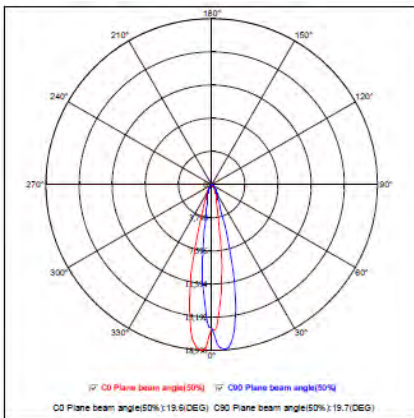

LED TRACKLIGHT

Product&Family Code: 018 012 0010

OSLO

Technical Drawing

Photometric Diagram

Technical Data	
Voltage (V)	100-240V
Product Wattage (W)	10
Equivalence with incandescent lamp(W)	80
Colour Render Index (Ra)	>Ra70
Colour Temperature (K)	4200K
Materials	Aluminium
Protection Class	II
Dimmable	No
EEI	A to A++
Warm-up time up to 60 %of the full light output	Instant Full Light
Luminous Flux (lm)	900
Luminous Efficacy (lm/W)	90
Rated Life (hrs) ⌚	40.000
IP Rating	20
Power Factor	>0.5
Beam Angle	21°
Starting Time	<0.2s
Number of ON-OFF cycling	x35.000