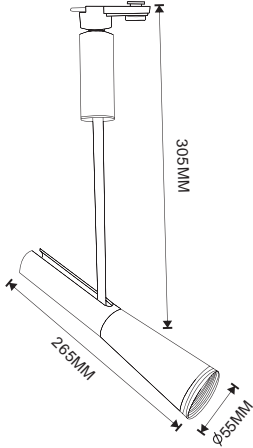

LED TRACKLIGHT

Product&Family Code: 018 012 0010

OSLO

Technical Drawing

Photometric Diagram

Technical Data	
Voltage (V)	100-240V
Product Wattage (W)	10
Equivalence with incandescent lamp(W)	80
Colour Render Index (Ra)	>Ra70
Colour Temperature (K)	4200K
Materials	Aluminium
Protection Class	II
Dimmable	No
EEI	A to A++
Warm-up time up to 60 %of the full light output	Instant Full Light
Luminous Flux (lm)	900
Luminous Efficacy (lm/W)	90
Rated Life (hrs) ⌚	40.000
IP Rating	20
Power Factor	>0.5
Beam Angle	21°
Starting Time	<0.2s
Number of ON-OFF cycling	x35.000