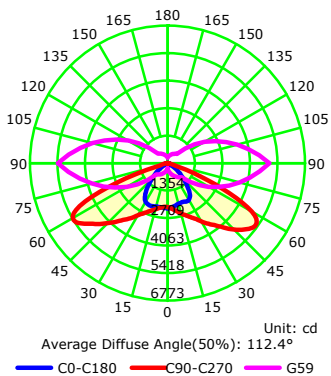

## Technical Drawing

## Photometric Diagram

Technical Data	
Voltage (V)	85-265V
Product Wattage (W)	150
Equivalence with incandescent lamp(W)	1200
Colour Render Index (Ra)	>Ra70
Colour Temperature (K)	6400K
Materials	Aluminium + PC
Protection Class	I
Dimmable	No
EEI	A to A++
Warm-up time up to 60 %of the full light output	Instant Full Light
Luminous Flux (lm)	15061
Luminous Efficacy (lm/W)	100
Rated Life (hrs) ⌚	30.000
IP Rating	65
Power Factor	>0.9
Beam Angle	120°
Hole Diameter (mm)	60
Installation Height(m)	5