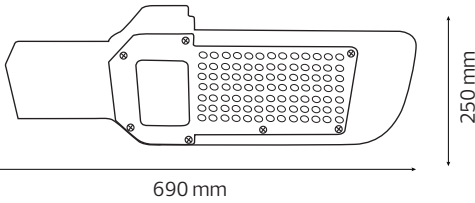

## Technical Drawing

## Photometric Diagram

Technical Data	
Voltage (V)	85-265V
Product Wattage (W)	150
Equivalence with incandescent lamp(W)	1200
Colour Render Index (Ra)	>Ra70
Colour Temperature (K)	6400K
Materials	Aluminium + PC
Protection Class	I
Dimmable	No
EEI	A to A++
Warm-up time up to 60 %of the full light output	Instant Full Light
Luminous Flux (lm)	15061
Luminous Efficacy (lm/W)	100
Rated Life (hrs) ⌚	30.000
IP Rating	65
Power Factor	>0.9
Beam Angle	120°
Hole Diameter (mm)	60
Installation Height(m)	5