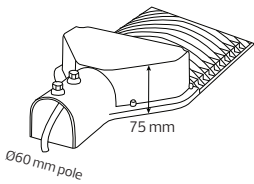

## Technical Drawing

## Photometric Diagram

Technical Data	
Voltage (V)	85-265V
Product Wattage (W)	150
Equivalence with incandescent lamp(W)	1200
Colour Render Index (Ra)	>Ra70
Colour Temperature (K)	6400K
Materials	Aluminium + PC
Protection Class	I
Dimmable	No
EEI	A to A++
Warm-up time up to 60 %of the full light output	Instant Full Light
Luminous Flux (lm)	15061
Luminous Efficacy (lm/W)	100
Rated Life (hrs) ⌚	30.000
IP Rating	65
Power Factor	>0.9
Beam Angle	120°
Hole Diameter (mm)	60
Installation Height(m)	5