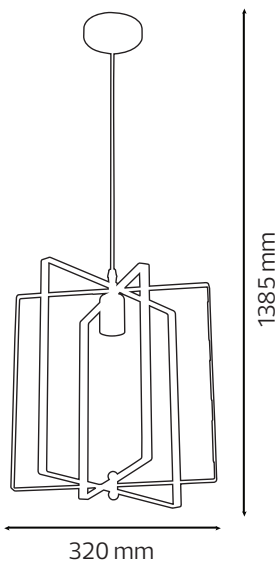

# PENDANT LAMP

horoelectric.com.ua  
+38 (096) 8312125

Product&Family Code: 021 013 0001

**NOBEL**

**FOLDABLE CASE**

**BLACK**

Technical Data	
Voltage (V)	250V~ / 4A
Product Wattage (W)	Max. 60W
Lamp Type	E27
WEEE Regulation Appropriate	Yes
Material	Metal
Cable Type	H03VV-2*0.75mm2
Dimmable	No
EEI	<b>E</b> to <b>A++</b>
IP Rating	20

## Technical Drawing