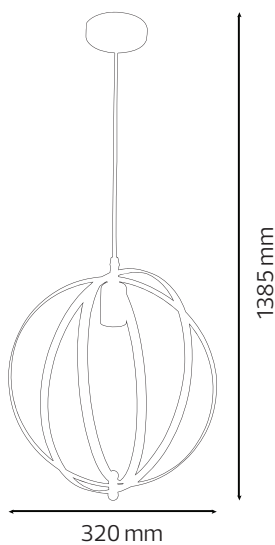

PENDANT LAMP

horoelectric.com.ua
+38 (096) 8312125

Product&Family Code: 021 010 0001

NEWTON

FOLDABLE CASE

BLACK

Technical Data

Voltage (V)	250V~ / 4A
Product Wattage (W)	Max. 60W
Lamp Type	E27
WEEE Regulation Appropriate	Yes
Material	Metal
Cable Type	H03VV-2*0.75mm ²
Dimmable	No
EEI	E to A++
IP Rating	20

Applications

- Vintage style. It's the perfect light fixture to install in bedroom, living room, dining room, kitchen, cafe, bar ect.

Technical Drawing

Features

- Easy installation
- Low energy bulb (Bulb not included)