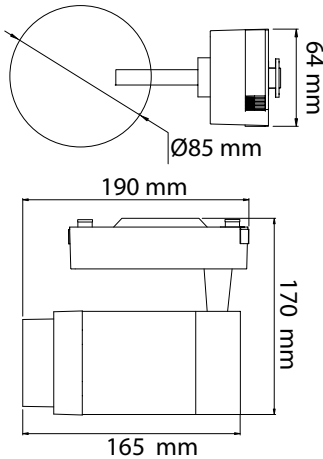

Technical Drawing