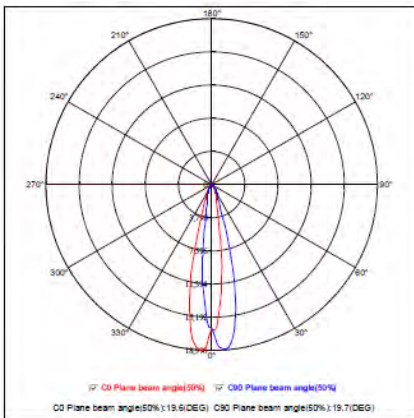

Technical Drawing