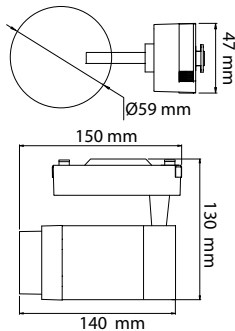

LED TRACKLIGHT

Product&Family Code: 018 019 0015

MONACO-15

White
Black

Technical Drawing

Technical Data	
Voltage (V)	100-240V
Product Wattage (W)	15
Equivalence with incandescent lamp(W)	120
Colour Render Index (Ra)	>Ra80
Colour Temperature (K)	4200K
Materials	Aluminium
Protection Class	II
Dimmable	No
EEI	A to A++
Warm-up time up to 60 %of the full light output	Instant Full Light
Luminous Flux (lm)	1125
Luminous Efficacy (lm/W)	75
Rated Life (hrs) ⌚	40.000
IP Rating	20
Power Factor	>0.5
Beam Angle	15° - 60°
Starting Time	<0.2s
Number of ON-OFF cycling	x20.000