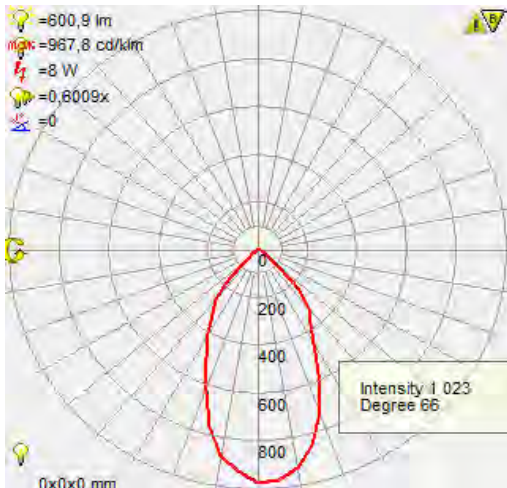

LED TRACKLIGHT

Product&Family Code: 018 008 0008

MILANO-8

Technical Drawing

Photometric Diagram

Technical Data	
Voltage (V)	220-240V
Product Wattage (W)	8
Equivalence with incandescent lamp(W)	64
Colour Render Index (Ra)	>Ra70
Colour Temperature (K)	4200K
Materials	Aluminium
Protection Class	II
Dimmable	No
EEI	A to A++
Warm-up time up to 60 %of the full light output	Instant Full Light
Luminous Flux (lm)	600
Luminous Efficacy (lm/W)	75
Rated Life (hrs) ⌚	40.000
IP Rating	20
Power Factor	>0.7
Beam Angle	53°
Starting Time	<0.2s
Number of ON-OFF cycling	x20000