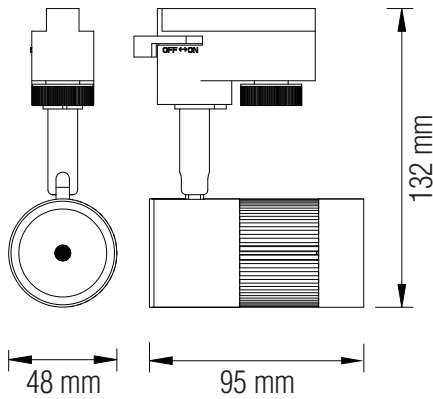

LED TRACKLIGHT

Product&Family Code: 018 008 0008

MILANO-8

Technical Drawing

Photometric Diagram

Technical Data	
Voltage (V)	220-240V
Product Wattage (W)	8
Equivalence with incandescent lamp(W)	64
Colour Render Index (Ra)	>Ra70
Colour Temperature (K)	4200K
Materials	Aluminium
Protection Class	II
Dimmable	No
EEI	A to A++
Warm-up time up to 60 %of the full light output	Instant Full Light
Luminous Flux (lm)	600
Luminous Efficacy (lm/W)	75
Rated Life (hrs) ⌚	40.000
IP Rating	20
Power Factor	>0.7
Beam Angle	53°
Starting Time	<0.2s
Number of ON-OFF cycling	x20000