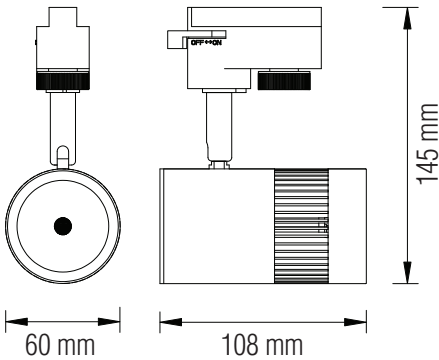

LED TRACKLIGHT

Product&Family Code: 018 008 0013

MILANO-13

White
Silver
Black

Technical Drawing

Technical Data

| | |
|---|--------------------|
| Voltage (V) | 220-240V |
| Product Wattage (W) | 13 |
| Equivalence with incandescent lamp(W) | 104 |
| Colour Render Index (Ra) | >Ra80 |
| Colour Temperature (K) | 4200K |
| Materials | Cast Aluminium |
| Protection Class | II |
| Dimmable | No |
| EEI | A to A++ |
| Warm-up time up to 60 %of the full light output | Instant Full Light |
| Luminous Flux (lm) | 987 |
| Luminous Efficacy (lm/W) | 76 |
| Rated Life (hrs) ⌚ | 40.000 |
| IP Rating | 20 |
| Power Factor | >0.9 |
| Beam Angle | 73° |
| Starting Time | <0.2s |
| Number of ON-OFF cycling | x35.000 |

Applications

- Tracking lighting is your best choice when compared to other lights for areas such as dining rooms, kitchens, shopping center and even offices.

Photometric Diagram

Features

- High Lumen and CRI, Good quality & Constant Current driver.
- High heat dissipation, low carbon and environmental protection.
- COB LED Lamp Base.
- Very low energy consumption.