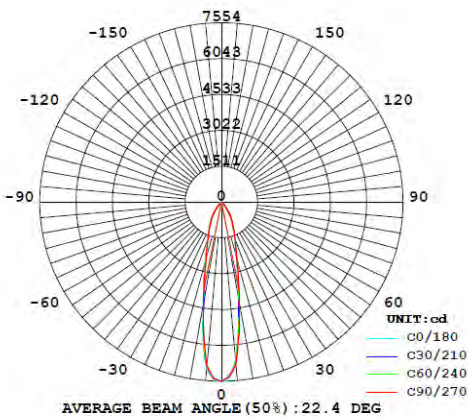

Photometric Diagram