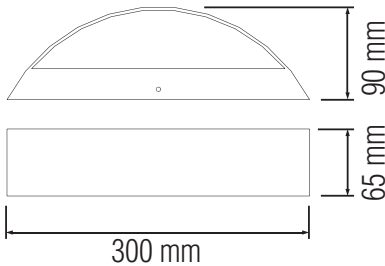

LED GARDEN LAMP

horoelectric.com.ua
+38 (096) 8312125

Product&Family Code: 076 004 0006

MEŞE

Black

Technical Drawing

Technical Data	
Voltage (V)	220-240V
Product Wattage (W)	5.5
Equivalence with incandescent lamp(W)	44
Colour Render Index (Ra)	>Ra70
Colour Temperature (K)	4100K
Materials	Alumunium
Protection Class	I
Dimmable	No
EEI	A to A++
Warm-up time up to 60 %of the full light output	Instant Full Light
Luminous Flux (lm)	420
Luminous Efficacy (lm/W)	76
Rated Life (hrs) ⌚	30.000
IP Rating	44
Power Factor	>0.5
Beam Angle	120°
Starting Time	<0.2s
Number of ON-OFF cycling	x15.000

Applications

- Designed Outdoor applications: Gardens

Photometric Diagram

Features

- High Lumen and CRI, Good quality & Constant Current driver.
- High heat dissipation, low carbon and environmental protection.
- SMD LED Lamp Base.
- Innovative Design of Assembly Structure