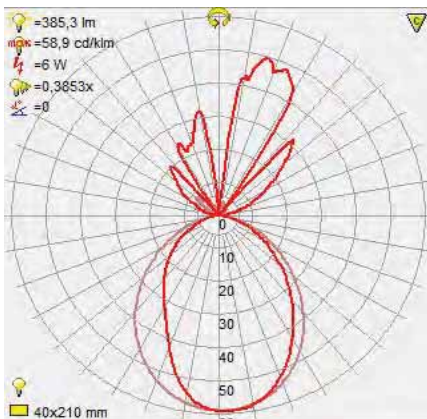

LED GARDEN LAMP

horoelectric.com.ua
+38 (096) 8312125

Product&Family Code: 076 004 0006

MEŞE

Black

Technical Drawing

Technical Data	
Voltage (V)	220-240V
Product Wattage (W)	5.5
Equivalence with incandescent lamp(W)	44
Colour Render Index (Ra)	>Ra70
Colour Temperature (K)	4100K
Materials	Alumunium
Protection Class	I
Dimmable	No
EEI	A to A++
Warm-up time up to 60 %of the full light output	Instant Full Light
Luminous Flux (lm)	420
Luminous Efficacy (lm/W)	76
Rated Life (hrs) ⌚	30.000
IP Rating	44
Power Factor	>0.5
Beam Angle	120°
Starting Time	<0.2s
Number of ON-OFF cycling	x15.000

Applications

- Designed Outdoor applications: Gardens

Photometric Diagram

Features

- High Lumen and CRI, Good quality & Constant Current driver.
- High heat dissipation, low carbon and environmental protection.
- SMD LED Lamp Base.
- Innovative Design of Assembly Structure