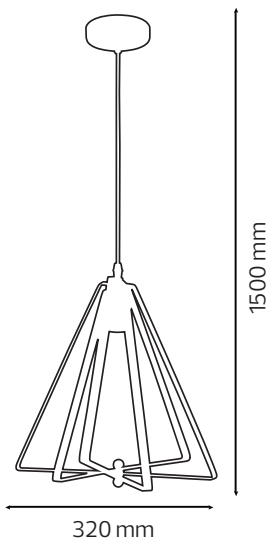

PENDANT LAMP

horoelectric.com.ua
+38 (096) 8312125

Product&Family Code:

021 012 0001

MAXWELL

BLACK

Technical Data

Voltage (V)	250V~ / 4A
Product Wattage (W)	Max. 60W
Lamp Type	E27
WEEE Regulation Appropriate	Yes
Material	Metal
Cable Type	H03VV-2*0.75mm2
Dimmable	No
EEI	E to A++
IP Rating	20

Applications

- Vintage style. It's the perfect light fixture to install in bedroom, living room, dining room, kitchen, cafe, bar ect.

Technical Drawing

Features

- Easy installation
- Low energy bulb (Bulb not included)