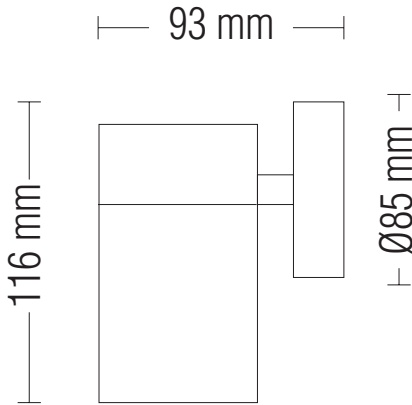

Technical Drawing