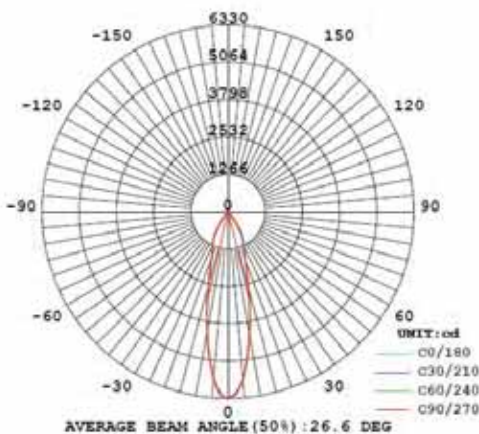

# LED TRACKLIGHT

Product&Family Code: 018 005 0023

**MADRID-23**

3 INCH

## Technical Drawing

## Photometric Diagram

Technical Data	
Voltage (V)	220-240V
Product Wattage (W)	23
Equivalence with incandescent lamp(W)	184
Colour Render Index (Ra)	>Ra80
Colour Temperature (K)	4200K
Materials	Aluminium
Protection Class	II
Dimmable	No
EEI	A to A++
Warm-up time up to 60 %of the full light output	Instant Full Light
Luminous Flux (lm)	1779
Luminous Efficacy (lm/W)	77
Rated Life (hrs) ⌚	40.000
IP Rating	20
Power Factor	>0.7
Beam Angle	24°
Starting Time	<0.2s
Number of ON-OFF cycling	x20000