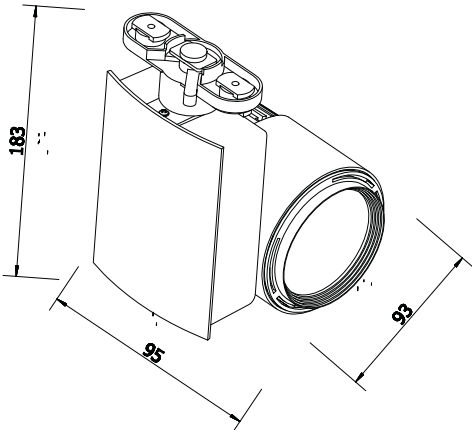

# LED TRACKLIGHT

Product&Family Code: 018 005 0023

**MADRID-23**

3 INCH

## Technical Drawing

## Photometric Diagram

Technical Data	
Voltage (V)	220-240V
Product Wattage (W)	23
Equivalence with incandescent lamp(W)	184
Colour Render Index (Ra)	>Ra80
Colour Temperature (K)	4200K
Materials	Aluminium
Protection Class	II
Dimmable	No
EEI	A to A++
Warm-up time up to 60 %of the full light output	Instant Full Light
Luminous Flux (lm)	1779
Luminous Efficacy (lm/W)	77
Rated Life (hrs) ⌚	40.000
IP Rating	20
Power Factor	>0.7
Beam Angle	24°
Starting Time	<0.2s
Number of ON-OFF cycling	x20000