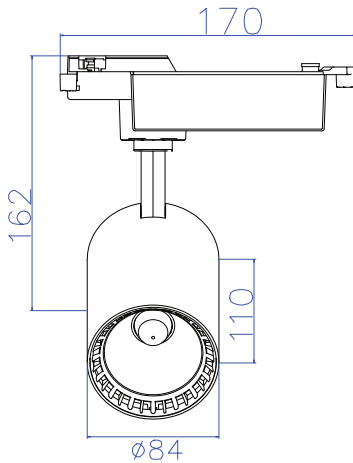

Technical Drawing