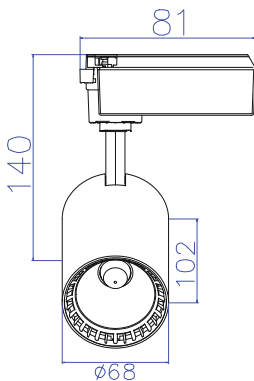

# LED TRACKLIGHT

<https://horoelectric.com.ua>  
+38 (096) 8312125

Product&Family Code: 018 020 0010

**LYON-10**

White  
Black

## Technical Data

Voltage (V)	100-240V
Product Wattage (W)	10
Equivalence with incandescent lamp(W)	80
Colour Render Index (Ra)	>Ra80
Colour Temperature (K)	4200K
Materials	Aluminium Die Casting
Protection Class	II
Dimmable	No
EEI	A to A++
Warm-up time up to 60 %of the full light output	Instant Full Light
Luminous Flux (lm)	650
Luminous Efficacy (lm/W)	65
Rated Life (hrs) ⌚	30.000
IP Rating	20
Power Factor	>0.5
Beam Angle	24°
Starting Time	<0.2s
Number of ON-OFF cycling	x20000

## Technical Drawing