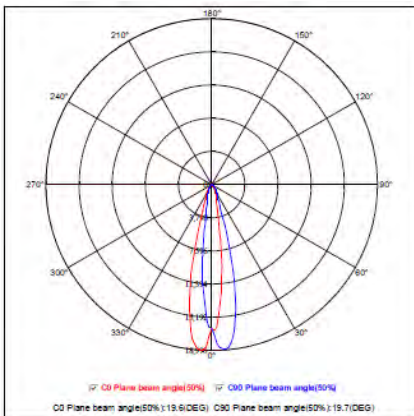

LED TRACKLIGHT

Product&Family Code: 018 011 0035

LONDON

White
Silver
Black

Technical Drawing

Photometric Diagram

Technical Data	
Voltage (V)	100-240V
Product Wattage (W)	35
Equivalence with incandescent lamp(W)	280
Colour Render Index (Ra)	>Ra80
Colour Temperature (K)	4200K
Materials	Aluminium
Protection Class	II
Dimmable	No
EEL	A to A++
Warm-up time up to 60 %of the full light output	Instant Full Light
Luminous Flux (lm)	2625
Luminous Efficacy (lm/W)	75
Rated Life (hrs) ⌚	40.000
IP Rating	20
Power Factor	>0.5
Beam Angle	15° - 60°
Starting Time	<0.2s
Number of ON-OFF cycling	x35.000