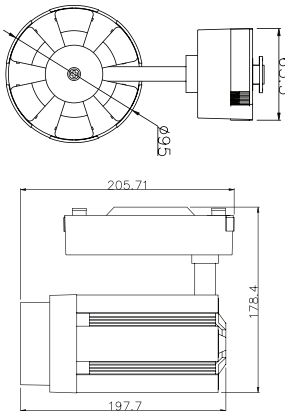

LED TRACKLIGHT

Product&Family Code: 018 011 0035

LONDON

White
Silver
Black

Technical Drawing

Photometric Diagram

Technical Data	
Voltage (V)	100-240V
Product Wattage (W)	35
Equivalence with incandescent lamp(W)	280
Colour Render Index (Ra)	>Ra80
Colour Temperature (K)	4200K
Materials	Aluminium
Protection Class	II
Dimmable	No
EEL	A to A++
Warm-up time up to 60 %of the full light output	Instant Full Light
Luminous Flux (lm)	2625
Luminous Efficacy (lm/W)	75
Rated Life (hrs) ⌚	40.000
IP Rating	20
Power Factor	>0.5
Beam Angle	15° - 60°
Starting Time	<0.2s
Number of ON-OFF cycling	x35.000