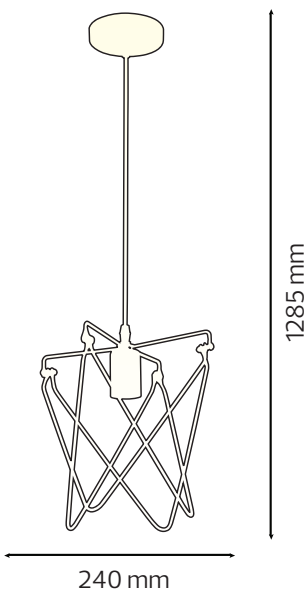

PENDANT LAMP

horoelectric.com.ua
+38 (096) 8312125

Product&Family Code:

021 011 0001

KEPLER

FOLDABLE CASE
BLACK

Technical Data

Voltage (V)	250V~ / 4A
Product Wattage (W)	Max. 60W
Lamp Type	E27
WEEE Regulation Appropriate	Yes
Material	Metal
Cable Type	H03VV-2*0.75mm2
Dimmable	No
EEI	E to A++
IP Rating	20

Applications

- Vintage style. It's the perfect light fixture to install in bedroom, living room, dining room, kitchen, cafe, bar ect.

Technical Drawing

Features

- Easy installation
- Low energy bulb (Bulb not included)