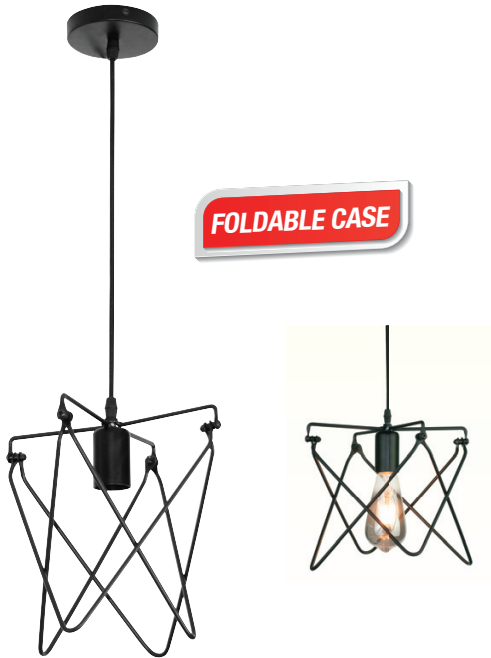

PENDANT LAMP

horoelectric.com.ua
+38 (096) 8312125

Product&Family Code:

021 011 0001

KEPLER

FOLDABLE CASE
BLACK

Technical Data

Voltage (V)	250V~ / 4A
Product Wattage (W)	Max. 60W
Lamp Type	E27
WEEE Regulation Appropriate	Yes
Material	Metal
Cable Type	H03VV-2*0.75mm2
Dimmable	No
EEI	E to A++
IP Rating	20

Applications

- Vintage style. It's the perfect light fixture to install in bedroom, living room, dining room, kitchen, cafe, bar ect.

Technical Drawing

Features

- Easy installation
- Low energy bulb (Bulb not included)