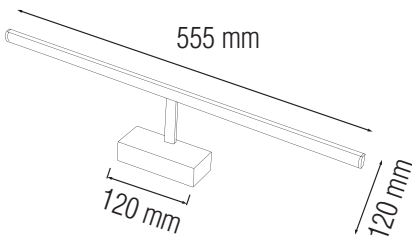

## Technical Drawing

Technical Data	
Voltage (V)	100-250V
Product Wattage (W)	12
Equivalence with incandescent lamp(W)	96
Colour Render Index (Ra)	>Ra 70
Colour Temperature (K)	4200
Materials	Chrome + PC
Protection Class	I
Dimmable	No
EEI	A to A++
Warm-up time up to 60 %of the full light output	Instant Full Light
Luminous Flux (lm)	850
Luminous Efficacy (lm/W)	71
Rated Life (hrs) ⌚	30.000
IP Rating	45
Power Factor	>0.5
Beam Angle	120°
Starting Time	<0.2s
Number of ON-OFF cycling	x15.000