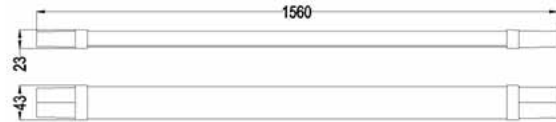

IRMAK-45 LED WATERPROOF LAMP

<https://horoelectric.com.ua>
+38 (096) 8312125

Product Code: **059 004 0045**

Technical Drawing

Photometric Diagram

↳ C0 Plane beam angle(50%) ↳ C90 Plane beam angle(50%)
C0 Plane beam angle(50%):110.3(DEG) C90 Plane beam angle(50%):127.5(DEG)

Technical Data

Voltage (V)	170-265V
Product Wattage (W)	45
Equivalence with incandescent lamp(W)	360
Colour Render Index (Ra)	>Ra70
Colour Temperature (K)	6400K
Materials	PC Cover
Protection Class	II
Dimmable	No
EEI	A to A++
Warm-up time up to 60 %of the full light output	Instant Full Light
Luminous Flux (lm)	3600
Luminous Efficacy (lm/W)	80
Rated Life (hrs) ⌚	30.000
IP Rating	65
Power Factor	>0.5
Beam Angle	120°
Starting Time	<0.2s
Number of ON-OFF cycling	x15.000