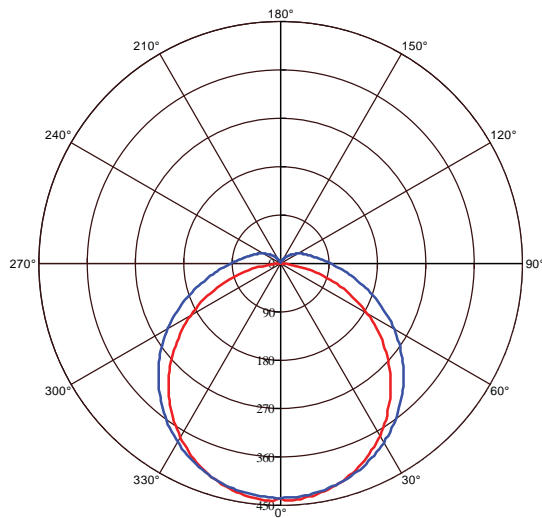

IRMAK-45 LED WATERPROOF LAMP

<https://horoelectric.com.ua>
+38 (096) 8312125

Product Code: **059 004 0045**

Technical Drawing

Photometric Diagram

↳ C0 Plane beam angle(50%) ↳ C90 Plane beam angle(50%)
C0 Plane beam angle(50%):110.3(DEG) C90 Plane beam angle(50%):127.5(DEG)

Technical Data

Voltage (V)	170-265V
Product Wattage (W)	45
Equivalence with incandescent lamp(W)	360
Colour Render Index (Ra)	>Ra70
Colour Temperature (K)	6400K
Materials	PC Cover
Protection Class	II
Dimmable	No
EEI	A to A++
Warm-up time up to 60 %of the full light output	Instant Full Light
Luminous Flux (lm)	3600
Luminous Efficacy (lm/W)	80
Rated Life (hrs) ⌚	30.000
IP Rating	65
Power Factor	>0.5
Beam Angle	120°
Starting Time	<0.2s
Number of ON-OFF cycling	x15.000