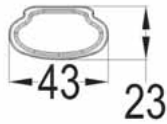

IRMAK-45 LED WATERPROOF LAMP

<https://horoelectric.com.ua>
+38 (096) 8312125

Product Code: **059 004 0045**

Technical Drawing

Photometric Diagram

↳ C0 Plane beam angle(50%) ↳ C90 Plane beam angle(50%)
C0 Plane beam angle(50%):110.3(DEG) C90 Plane beam angle(50%):127.5(DEG)

Technical Data

Voltage (V)	170-265V
Product Wattage (W)	45
Equivalence with incandescent lamp(W)	360
Colour Render Index (Ra)	>Ra70
Colour Temperature (K)	6400K
Materials	PC Cover
Protection Class	II
Dimmable	No
EEI	A to A++
Warm-up time up to 60 %of the full light output	Instant Full Light
Luminous Flux (lm)	3600
Luminous Efficacy (lm/W)	80
Rated Life (hrs) ⌚	30.000
IP Rating	65
Power Factor	>0.5
Beam Angle	120°
Starting Time	<0.2s
Number of ON-OFF cycling	x15.000