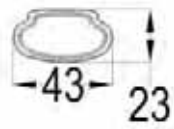

IRMAK-36 LED WATERPROOF LAMP

<https://horoelectric.com.ua>
+38 (096) 8312125

Product Code: **059 004 0036**

Technical Drawing

Photometric Diagram

↳ C0 Plane beam angle(50%) ↳ C90 Plane beam angle(50%)

C0 Plane beam angle(50%):110.3(DEG) C90 Plane beam angle(50%):127.5(DEG)

Technical Data

Voltage (V)	170-265V
Product Wattage (W)	36
Equivalence with incandescent lamp(W)	288
Colour Render Index (Ra)	>Ra70
Colour Temperature (K)	6400K
Materials	PC Cover
Protection Class	II
Dimmable	No
EEI	A to A++
Warm-up time up to 60 %of the full light output	Instant Full Light
Luminous Flux (lm)	2880
Luminous Efficacy (lm/W)	80
Rated Life (hrs) ⌚	30.000
IP Rating	65
Power Factor	>0.5
Beam Angle	120°
Starting Time	<0.2s
Number of ON-OFF cycling	x15.000