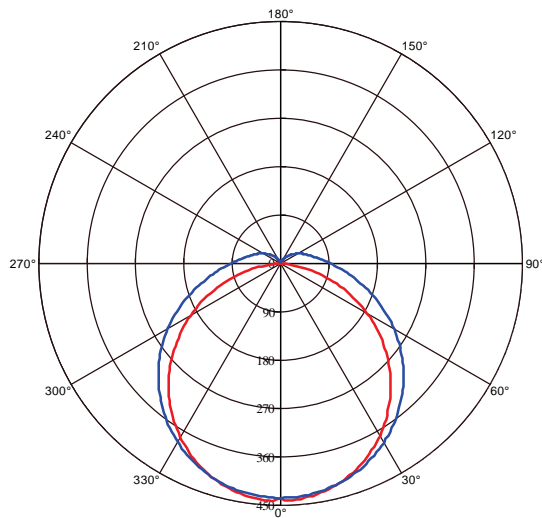

IRMAK-36 LED WATERPROOF LAMP

<https://horoelectric.com.ua>
+38 (096) 8312125

Product Code: **059 004 0036**

Technical Drawing

Photometric Diagram

↳ C0 Plane beam angle(50%) ↳ C90 Plane beam angle(50%)

C0 Plane beam angle(50%):110.3(DEG) C90 Plane beam angle(50%):127.5(DEG)

Technical Data

Voltage (V)	170-265V
Product Wattage (W)	36
Equivalence with incandescent lamp(W)	288
Colour Render Index (Ra)	>Ra70
Colour Temperature (K)	6400K
Materials	PC Cover
Protection Class	II
Dimmable	No
EEI	A to A++
Warm-up time up to 60 %of the full light output	Instant Full Light
Luminous Flux (lm)	2880
Luminous Efficacy (lm/W)	80
Rated Life (hrs) ⌚	30.000
IP Rating	65
Power Factor	>0.5
Beam Angle	120°
Starting Time	<0.2s
Number of ON-OFF cycling	x15.000