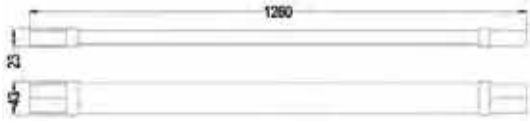

IRMAK-36 LED WATERPROOF LAMP

<https://horoelectric.com.ua>
+38 (096) 8312125

Product Code: **059 004 0036**

Technical Drawing

Photometric Diagram

↳ C0 Plane beam angle(50%) ↳ C90 Plane beam angle(50%)

C0 Plane beam angle(50%):110.3(DEG) C90 Plane beam angle(50%):127.5(DEG)

Technical Data

Voltage (V)	170-265V
Product Wattage (W)	36
Equivalence with incandescent lamp(W)	288
Colour Render Index (Ra)	>Ra70
Colour Temperature (K)	6400K
Materials	PC Cover
Protection Class	II
Dimmable	No
EEI	A to A++
Warm-up time up to 60 %of the full light output	Instant Full Light
Luminous Flux (lm)	2880
Luminous Efficacy (lm/W)	80
Rated Life (hrs) ⌚	30.000
IP Rating	65
Power Factor	>0.5
Beam Angle	120°
Starting Time	<0.2s
Number of ON-OFF cycling	x15.000