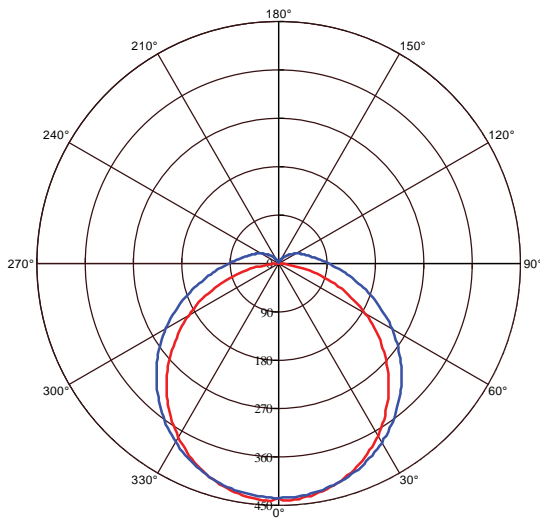

IRMAK-18 LED WATERPROOF LAMP

<https://horoelectric.com.ua>
+38 (096) 8312125

Product Code: **059 004 0018**

Technical Drawing

Photometric Diagram

↳ C0 Plane beam angle(50%) ↳ C90 Plane beam angle(50%)

C0 Plane beam angle(50%):110.3(DEG) C90 Plane beam angle(50%):127.5(DEG)

Technical Data

Voltage (V)	170-265V
Product Wattage (W)	18
Equivalence with incandescent lamp(W)	144
Colour Render Index (Ra)	>Ra70
Colour Temperature (K)	6400K
Materials	PC Cover
Protection Class	II
Dimmable	No
EEI	A to A++
Warm-up time up to 60 %of the full light output	Instant Full Light
Luminous Flux (lm)	1440
Luminous Efficacy (lm/W)	80
Rated Life (hrs) Ⓛ	30.000
IP Rating	65
Power Factor	>0.5
Beam Angle	120°
Starting Time	<0.2s
Number of ON-OFF cycling	x15.000