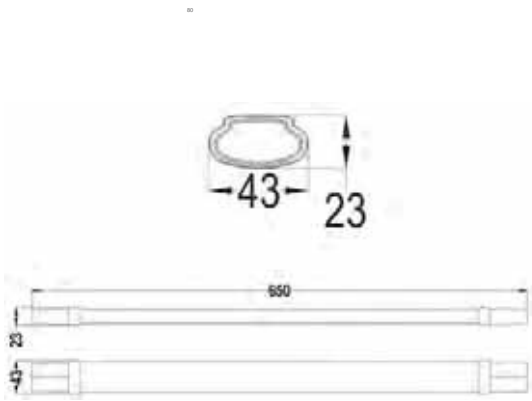

IRMAK-18 LED WATERPROOF LAMP

<https://horoelectric.com.ua>
+38 (096) 8312125

Product Code: **059 004 0018**

Technical Drawing

Photometric Diagram

↳ C0 Plane beam angle(50%) ↳ C90 Plane beam angle(50%)

C0 Plane beam angle(50%):110.3(DEG) C90 Plane beam angle(50%):127.5(DEG)

Technical Data

Voltage (V)	170-265V
Product Wattage (W)	18
Equivalence with incandescent lamp(W)	144
Colour Render Index (Ra)	>Ra70
Colour Temperature (K)	6400K
Materials	PC Cover
Protection Class	II
Dimmable	No
EEI	A to A++
Warm-up time up to 60 %of the full light output	Instant Full Light
Luminous Flux (lm)	1440
Luminous Efficacy (lm/W)	80
Rated Life (hrs) Ⓛ	30.000
IP Rating	65
Power Factor	>0.5
Beam Angle	120°
Starting Time	<0.2s
Number of ON-OFF cycling	x15.000