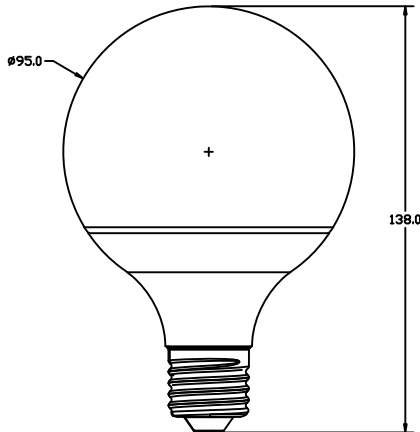

GLOBE-16

LED BULB

<https://horozelectric.com.ua>
+38 (096) 8312125

Product&Family Code: **001 019 0016**

 White

Technical Drawing

Photometric Diagram

LED 25000 Hours	GLS 1000 Hours
	
16W	128W

Technical Data	
Voltage (V)	175-250V
Product Wattage (W)	16
Equivalence with incandescent lamp	128
Colour Render Index (Ra)	>Ra80
Colour Temperature (K)	3000K-4200K-6400K
Materials	Aluminium + PC
Protection Class	-
Dimmable	No
EEI	A+
Warm-up time up to 60 % of the full light output	Instant Full Light
Luminous Flux (lm)	1472
Luminous Efficacy (lm/W)	92
Rated Life (hrs) ⌚	25,000
IP Rating	-
Power Factor	>0.5
Beam Angle ☆	210°r
Starting Time	⚡ ⚡ ⚡
Number of ON-OFF cycling	>15,000