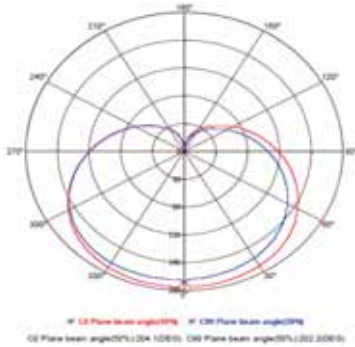

GLOBE-16

LED BULB

<https://horozelectric.com.ua>
+38 (096) 8312125

Product&Family Code: **001 019 0016**

 White

Technical Drawing

Photometric Diagram

LED 25000 Hours	GLS 1000 Hours
	
16W	128W

Technical Data	
Voltage (V)	175-250V
Product Wattage (W)	16
Equivalence with incandescent lamp	128
Colour Render Index (Ra)	>Ra80
Colour Temperature (K)	3000K-4200K-6400K
Materials	Aluminium + PC
Protection Class	-
Dimmable	No
EEI	A+
Warm-up time up to 60 % of the full light output	Instant Full Light
Luminous Flux (lm)	1472
Luminous Efficacy (lm/W)	92
Rated Life (hrs) ⌚	25,000
IP Rating	-
Power Factor	>0.5
Beam Angle ☆	210°r
Starting Time	⚡ ⚡ ⚡
Number of ON-OFF cycling	>15,000