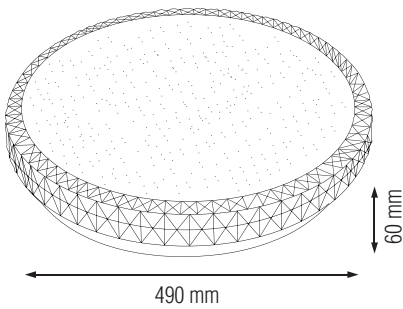

## Technical Drawing

## Technical Data

Voltage (V)	185-265V
Product Wattage (W)	48
Equivalence with incandescent lamp	384
Colour Render Index (Ra)	>80
Colour Temperature (K)	6400K
Materials	Metal + Plastic
Protection Class	II
Dimmable	No
EEL	A to A <sup>++</sup>
Warm-up time up to 60 % of the full light output	Instant Full Light
Luminous Flux (lm)	3330
Luminous Efficacy (lm/W)	70
Rated Life (hrs) Ⓟ	30.000
IP Rating	20
Power Factor	>0.9
Beam Angle	120°
Starting Time	<0.2s
Number of ON-OFF cycling	x15.000