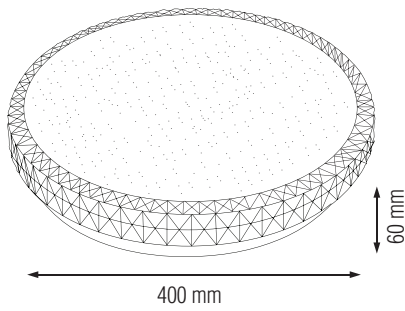

Technical Drawing