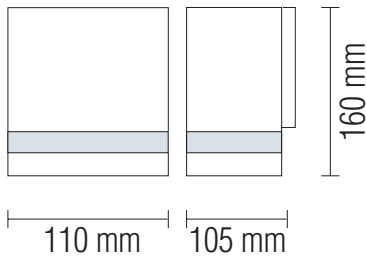

Technical Drawing