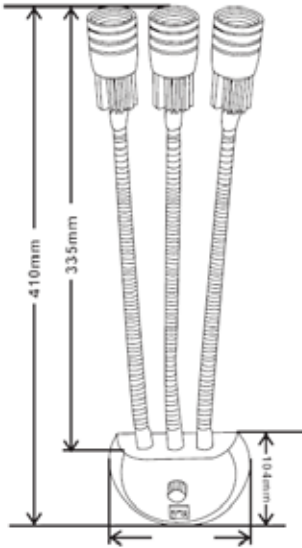

# LED PICTURE & MIRROR LAMP

<https://horoelectric.com.ua>  
+38 (096) 8312125

Product&Family Code: 040 009 0009

FLORYA-9

## Technical Drawing

## Photometric Diagram

Technical Data	
Voltage (V)	100-265V
Product Wattage (W)	9
Equivalence with incandescent lamp(W)	72
Colour Render Index (Ra)	>Ra70
Colour Temperature (K)	4000
Materials	Chrome Covering
Protection Class	I
Dimmable	No
EEL	A to A++
Warm-up time up to 60 %of the full light output	Instant Full Light
Luminous Flux (lm)	540
Luminous Efficacy (lm/W)	60
Rated Life (hrs) ⌚	30.000
IP Rating	20
Power Factor	>0.5
Beam Angle	60°
Starting Time	<0.2s
Number of ON-OFF cycling	x35.000