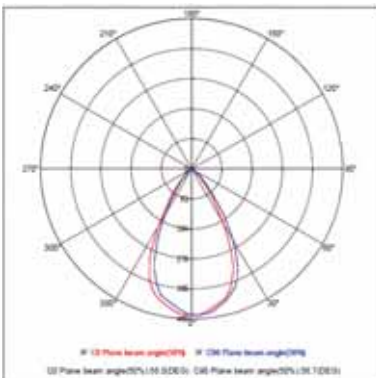

## Technical Drawing

## Photometric Diagram

Technical Data	
Voltage (V)	100-265V
Product Wattage (W)	9
Equivalence with incandescent lamp(W)	72
Colour Render Index (Ra)	>Ra70
Colour Temperature (K)	4000
Materials	Chrome Covering
Protection Class	I
Dimmable	No
EEL	A to A++
Warm-up time up to 60 %of the full light output	Instant Full Light
Luminous Flux (lm)	540
Luminous Efficacy (lm/W)	60
Rated Life (hrs) ⌚	30.000
IP Rating	20
Power Factor	>0.5
Beam Angle	60°
Starting Time	<0.2s
Number of ON-OFF cycling	x35.000