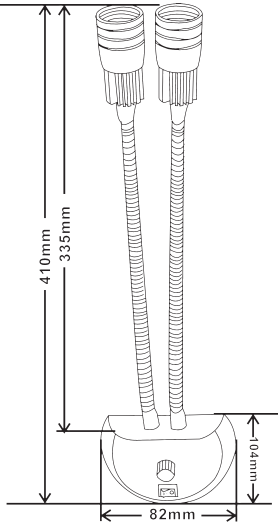

LED PICTURE & MIRROR LAMP

<https://horoelectric.com.ua>
+38 (096) 8312125

Product&Family Code: 040 009 0006

FLORYA-6

Technical Drawing

Photometric Diagram

Technical Data	
Voltage (V)	100-265V
Product Wattage (W)	6
Equivalence with incandescent lamp(W)	48
Colour Render Index (Ra)	>Ra 70
Colour Temperature (K)	4000
Materials	Chrome Covering
Protection Class	I
Dimmable	No
EEI	A to A ⁺⁺
Warm-up time up to 60 %of the full light output	Instant Full Light
Luminous Flux (lm)	385
Luminous Efficacy (lm/W)	64
Rated Life (hrs) ⌚	30.000
IP Rating	20
Power Factor	>0.5
Beam Angle	60°
Starting Time	<0.2s
Number of ON-OFF cycling	x35.000