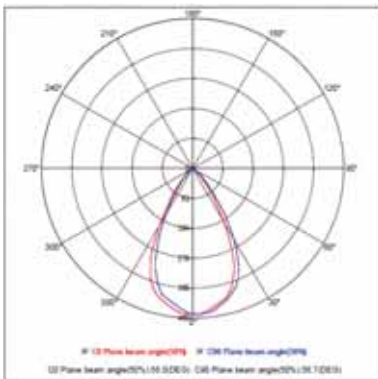

LED PICTURE & MIRROR LAMP

<https://horoelectric.com.ua>
+38 (096) 8312125

Product&Family Code: 040 009 0006

FLORYA-6

Technical Drawing

Photometric Diagram

Technical Data	
Voltage (V)	100-265V
Product Wattage (W)	6
Equivalence with incandescent lamp(W)	48
Colour Render Index (Ra)	>Ra 70
Colour Temperature (K)	4000
Materials	Chrome Covering
Protection Class	I
Dimmable	No
EEI	A to A ⁺⁺
Warm-up time up to 60 %of the full light output	Instant Full Light
Luminous Flux (lm)	385
Luminous Efficacy (lm/W)	64
Rated Life (hrs) ⌚	30.000
IP Rating	20
Power Factor	>0.5
Beam Angle	60°
Starting Time	<0.2s
Number of ON-OFF cycling	x35.000