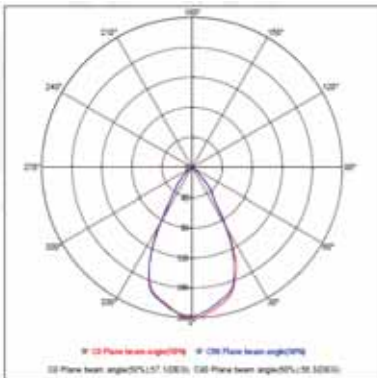

LED PICTURE & MIRROR LAMP

<https://horoelectric.com.ua>
+38 (096) 8312125

Product&Family Code: 040 009 0003

FLORYA-3

Technical Drawing

Photometric Diagram

Technical Data	
Voltage (V)	100-265V
Product Wattage (W)	3
Equivalence with incandescent lamp(W)	24
Colour Render Index (Ra)	>Ra 70
Colour Temperature (K)	4000
Materials	Chrome Covering
Protection Class	I
Dimmable	No
EEL	A to A++
Warm-up time up to 60 %of the full light output	Instant Full Light
Luminous Flux (lm)	170
Luminous Efficacy (lm/W)	57
Rated Life (hrs) ⌚	30.000
IP Rating	20
Power Factor	>0.5
Beam Angle	60°
Starting Time	<0.2s
Number of ON-OFF cycling	x35.000