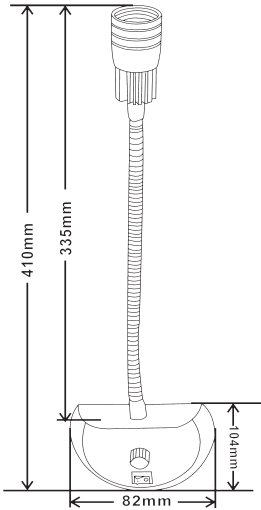

LED PICTURE & MIRROR LAMP

<https://horoelectric.com.ua>
+38 (096) 8312125

Product&Family Code: 040 009 0003

FLORYA-3

Technical Drawing

Photometric Diagram

Technical Data	
Voltage (V)	100-265V
Product Wattage (W)	3
Equivalence with incandescent lamp(W)	24
Colour Render Index (Ra)	>Ra 70
Colour Temperature (K)	4000
Materials	Chrome Covering
Protection Class	I
Dimmable	No
EEL	A to A++
Warm-up time up to 60 %of the full light output	Instant Full Light
Luminous Flux (lm)	170
Luminous Efficacy (lm/W)	57
Rated Life (hrs) ⌚	30.000
IP Rating	20
Power Factor	>0.5
Beam Angle	60°
Starting Time	<0.2s
Number of ON-OFF cycling	x35.000